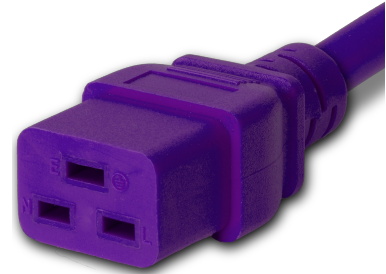

2019-J-120-PUR

10FT Purple Standard IEC320 C20 to IEC320 C19 20A 250V

SPECIFICATIONS

Attribute	Value
Product Weight	~1.6 lbs.
Shipping Volume	~79.56 in ³
Length	10 Feet
Current (Amps)	20 Amps
Voltage (Volts)	250 volts
Connector (Female)	IEC 60320 C19
Plug (Male)	IEC 60320 C20
Cordage	12awg-3c SJT
Color	Purple
Approvals	UL , cUL
Certifications	RoHS , REACH