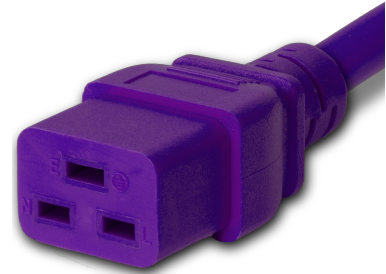

**2019-J-072-PUR**

6FT Purple Standard IEC320 C20 to IEC320 C19 20A 250V

**SPECIFICATIONS**

Attribute	Value
Product Weight	~0.97 lbs.
Shipping Volume	~49.73 in <sup>3</sup>
Length	6 Feet
Current (Amps)	20 Amps
Voltage (Volts)	250 volts
Connector (Female)	IEC 60320 C19
Plug (Male)	IEC 60320 C20
Cordage	12awg-3c SJT
Color	Purple
Approvals	UL , cUL
Certifications	RoHS , REACH