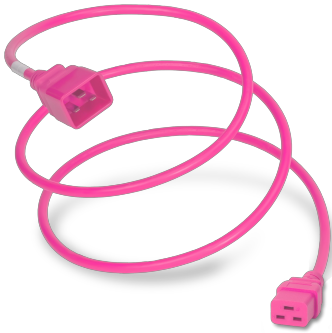

**2019-J-072-PNK**

6FT Pink Standard IEC320 C20 to IEC320 C19 20A 250V

**SPECIFICATIONS**

Attribute	Value
Product Weight	~0.95 lbs.
Shipping Volume	~49.73 in <sup>3</sup>
Length	6 Feet
Current (Amps)	20 Amps
Voltage (Volts)	250 volts
Connector (Female)	IEC 60320 C19
Plug (Male)	IEC 60320 C20
Cordage	12awg-3c SJT
Color	Pink
Approvals	UL , cUL
Certifications	RoHS , REACH