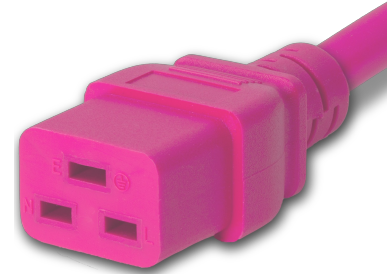

**2019-J-072-PNK**

6FT Pink Standard IEC320 C20 to IEC320 C19 20A 250V

**SPECIFICATIONS**

Attribute	Value
Product Weight	~0.95 lbs.
Shipping Volume	~49.73 in <sup>3</sup>
Length	6 Feet
Current (Amps)	20 Amps
Voltage (Volts)	250 volts
Connector (Female)	IEC 60320 C19
Plug (Male)	IEC 60320 C20
Cordage	12awg-3c SJT
Color	Pink
Approvals	UL , cUL
Certifications	RoHS , REACH