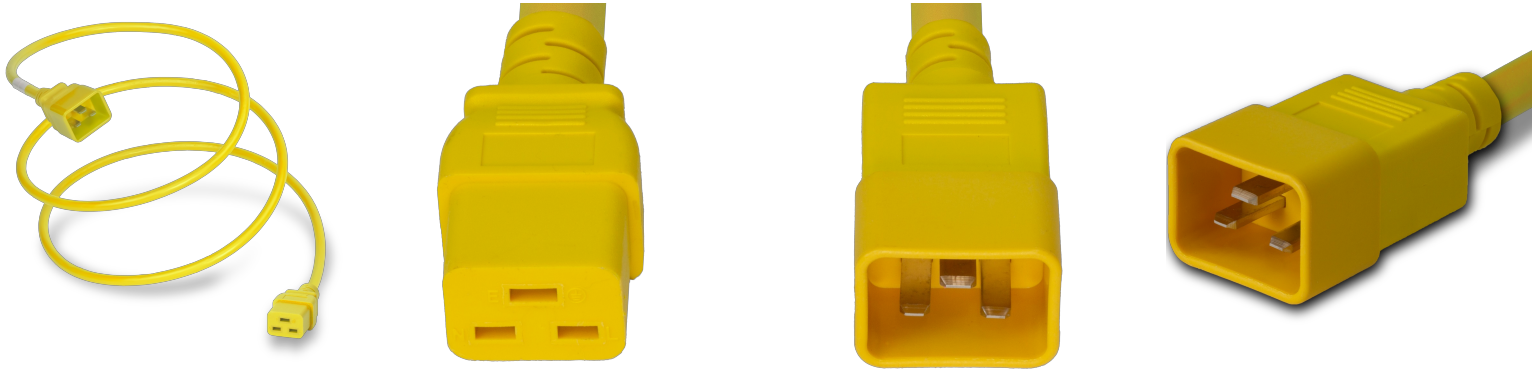

**2019-J-120-YEL**

10FT Yellow Standard IEC320 C20 to IEC320 C19 20A 250V

**SPECIFICATIONS**

Attribute	Value
Product Weight	~1.53 lbs.
Shipping Volume	~79.56 in <sup>3</sup>
Length	10 Feet
Current (Amps)	20 Amps
Voltage (Volts)	250 volts
Connector (Female)	IEC 60320 C19
Plug (Male)	IEC 60320 C20
Cordage	12awg-3c SJT
Color	Yellow
Approvals	UL , cUL
Certifications	RoHS , REACH

**COUNTRIES OF APPLICATION**

COUNTRY	RELEVANT APPROVAL	COUNTRY	RELEVANT APPROVAL
United States	 UL	Mexico	 UL
Canada	 cUL		

**United States : East**

+1 860-763-2100

sales@worldcordsets.com

210 Moody Road, Enfield, CT, 06082