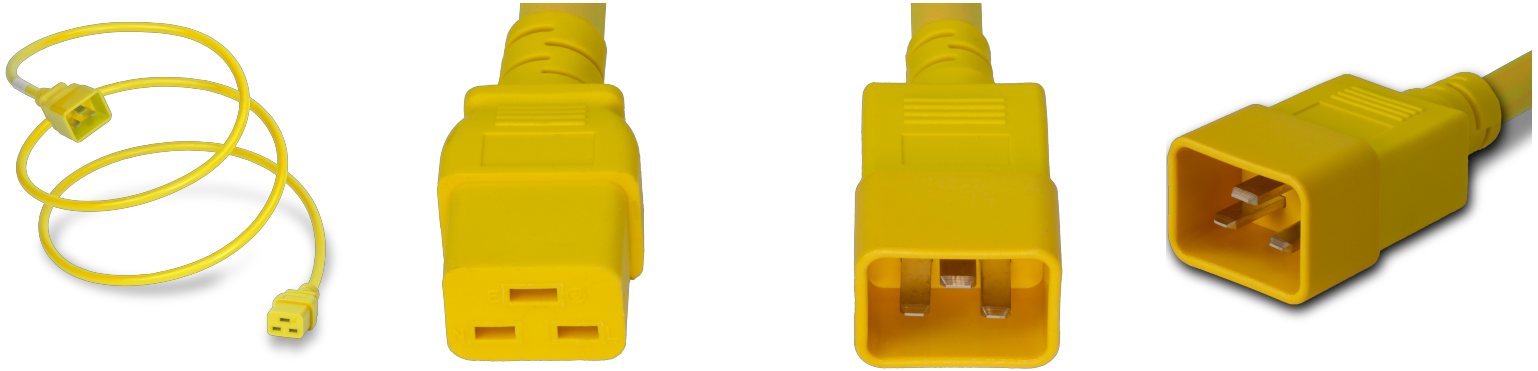

2019-J-096-YEL

8FT Yellow Standard IEC320 C20 to IEC320 C19 20A 250V

SPECIFICATIONS

Attribute	Value
Product Weight	~1.26 lbs.
Shipping Volume	~79.56 in ³
Length	8 Feet
Current (Amps)	20 Amps
Voltage (Volts)	250 volts
Connector (Female)	IEC 60320 C19
Plug (Male)	IEC 60320 C20
Cordage	12awg-3c SJT
Color	Yellow
Approvals	UL , cUL
Certifications	RoHS , REACH

COUNTRIES OF APPLICATION

COUNTRY	RELEVANT APPROVAL	COUNTRY	RELEVANT APPROVAL
United States	 UL	Mexico	 UL
Canada	 cUL		

United States : East

+1 860-763-2100

sales@worldcordsets.com

210 Moody Road, Enfield, CT, 06082