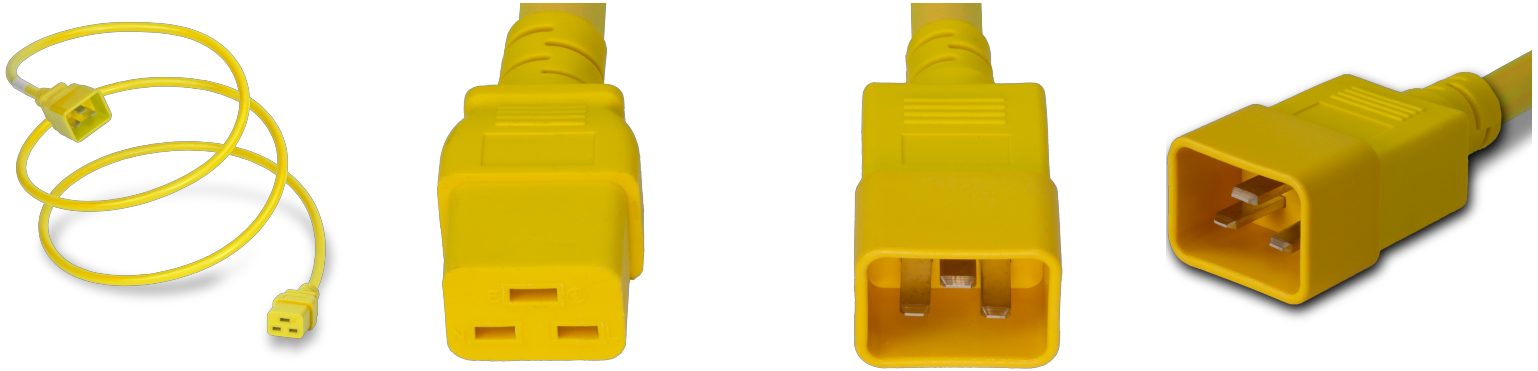

**2019-J-072-YEL**

6FT Yellow Standard IEC320 C20 to IEC320 C19 20A 250V

SPECIFICATIONS	
Attribute	Value
Product Weight	~1 lbs.
Shipping Volume	~49.73 in <sup>3</sup>
Length	6 Feet
Current (Amps)	20 Amps
Voltage (Volts)	250 volts
Connector (Female)	IEC 60320 C19
Plug (Male)	IEC 60320 C20
Cordage	12awg-3c SJT
Color	Yellow
Approvals	UL , cUL
Certifications	RoHS , REACH