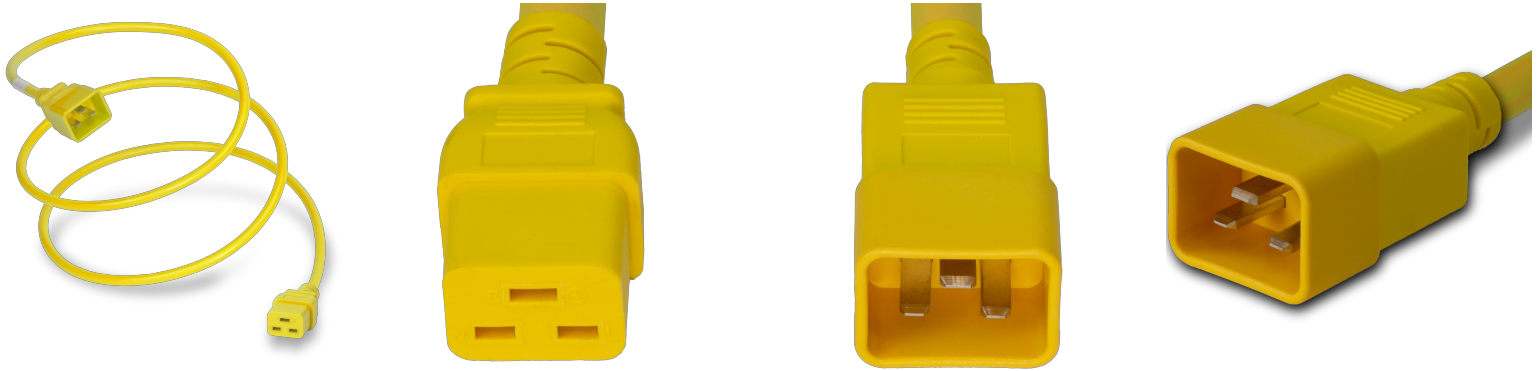

**2019-J-060-YEL**

5FT Yellow Standard IEC320 C20 to IEC320 C19 20A 250V

SPECIFICATIONS	
Attribute	Value
Product Weight	~0.85 lbs.
Shipping Volume	~49.73 in <sup>3</sup>
Length	5 Feet
Current (Amps)	20 Amps
Voltage (Volts)	250 volts
Connector (Female)	IEC 60320 C19
Plug (Male)	IEC 60320 C20
Cordage	12awg-3c SJT
Color	Yellow
Approvals	UL , cUL
Certifications	RoHS , REACH