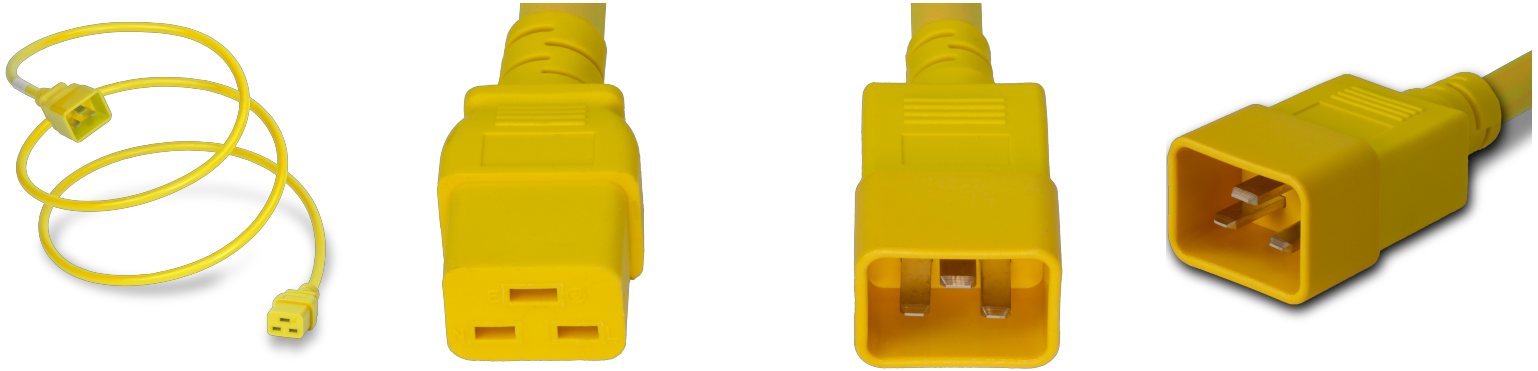

2019-J-048-YEL

4FT Yellow Standard IEC320 C20 to IEC320 C19 20A 250V

SPECIFICATIONS

Attribute	Value
Product Weight	~0.72 lbs.
Shipping Volume	~39.78 in ³
Length	4 Feet
Current (Amps)	20 Amps
Voltage (Volts)	250 volts
Connector (Female)	IEC 60320 C19
Plug (Male)	IEC 60320 C20
Cordage	12awg-3c SJT
Color	Yellow
Approvals	UL , cUL
Certifications	RoHS , REACH

COUNTRIES OF APPLICATION

COUNTRY	RELEVANT APPROVAL	COUNTRY	RELEVANT APPROVAL
United States	 UL	Mexico	 UL
Canada	 cUL		

United States : East

+1 860-763-2100

sales@worldcordsets.com

210 Moody Road, Enfield, CT, 06082