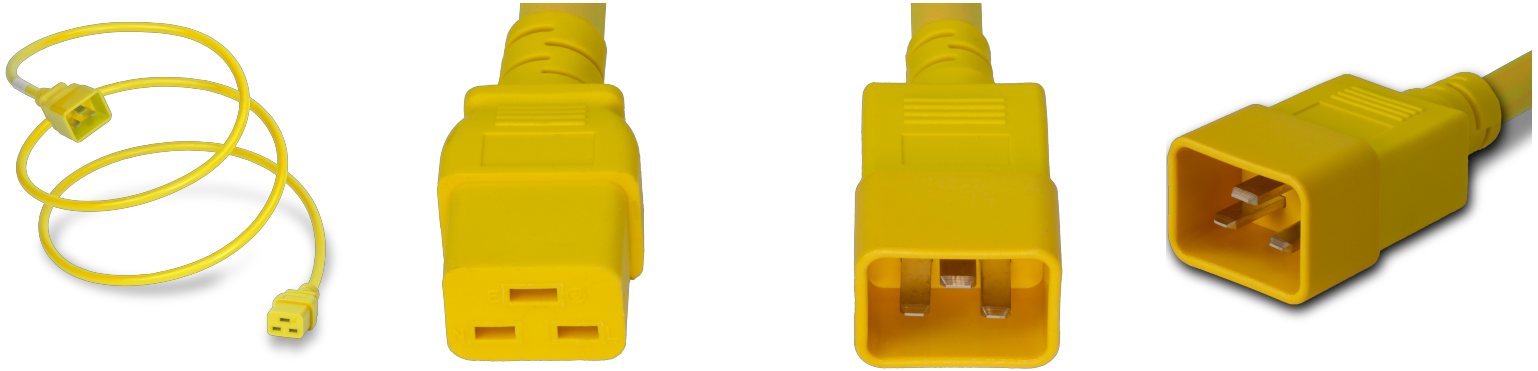

2019-J-012-YEL

1FT Yellow Standard IEC320 C20 to IEC320 C19 20A 250V

SPECIFICATIONS

Attribute	Value
Product Weight	~0.3 lbs.
Shipping Volume	~19.89 in ³
Length	1 Foot
Current (Amps)	20 Amps
Voltage (Volts)	250 volts
Connector (Female)	IEC 60320 C19
Plug (Male)	IEC 60320 C20
Cordage	12awg-3c SJT
Color	Yellow
Approvals	UL , cUL
Certifications	RoHS , REACH

CAGE Code: 5EV78
PO Box 1111, Enfield, CT, 06083, USA
(860) 763-2100
orders@worldcordsets.com

DATASHEET

Last updated on
Mar 12, 2025

COUNTRIES OF APPLICATION

COUNTRY	RELEVANT APPROVAL	COUNTRY	RELEVANT APPROVAL
United States	 UL	Mexico	 UL
Canada	 cUL		