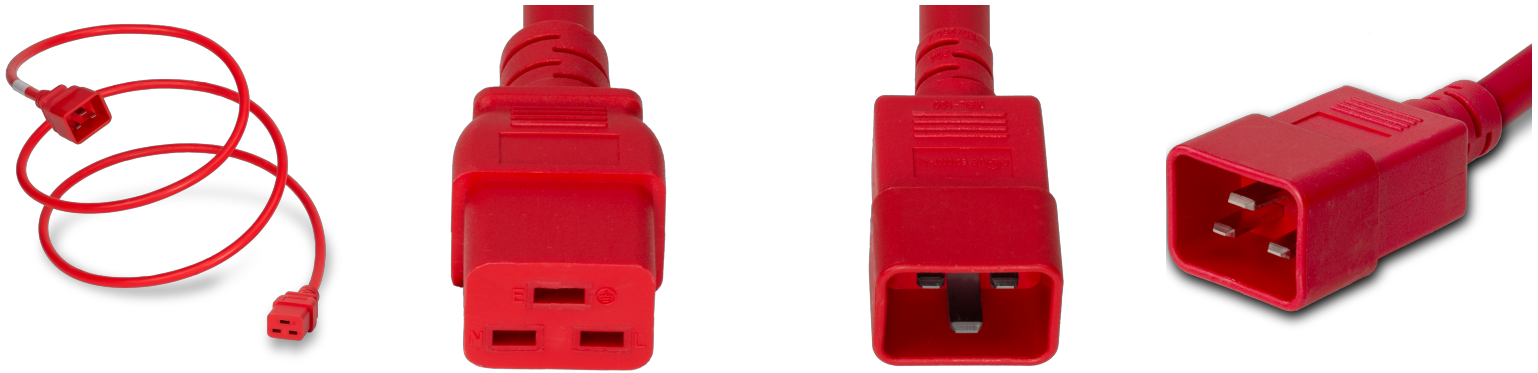

2019-J-120-RED

10FT Red Standard IEC320 C20 to IEC320 C19 20A 250V

SPECIFICATIONS

Attribute	Value
Product Weight	~1.58 lbs.
Shipping Volume	~79.56 in ³
Length	10 Feet
Current (Amps)	20 Amps
Voltage (Volts)	250 volts
Connector (Female)	IEC 60320 C19
Plug (Male)	IEC 60320 C20
Cordage	12awg-3c SJT
Certifications	RoHS, REACH
Color	Red
Approvals	UL , cUL

CAGE Code: 5EV78
PO Box 1111, Enfield, CT, 06083, USA
(860) 763-2100
orders@worldcordsets.com

DATASHEET

Last updated on
Mar 14, 2025

COUNTRIES OF APPLICATION

COUNTRY	RELEVANT APPROVAL	COUNTRY	RELEVANT APPROVAL
United States	 UL	Mexico	 UL
Canada	 cUL		