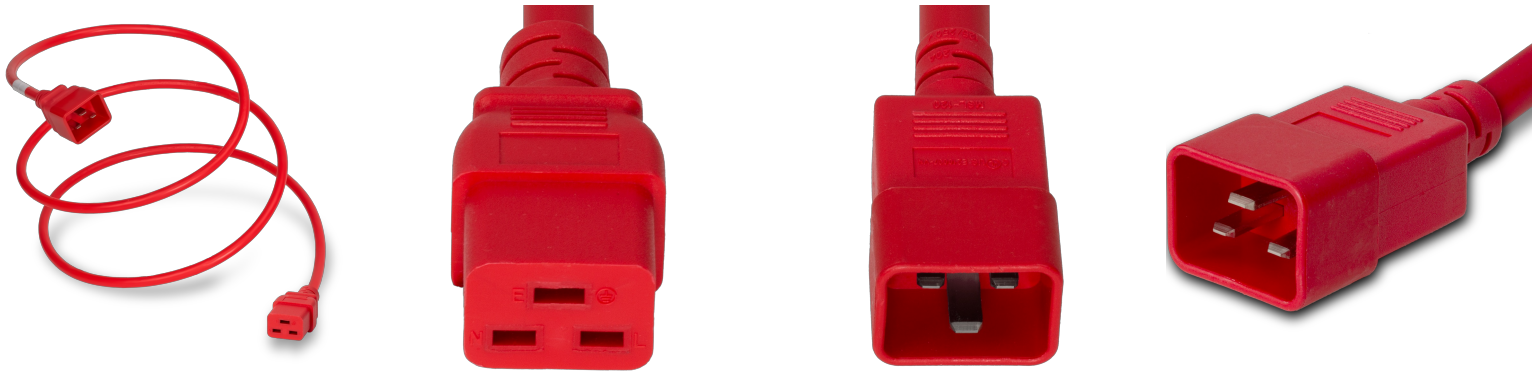

2019-J-072-RED

6FT Red Standard IEC320 C20 to IEC320 C19 20A 250V

SPECIFICATIONS	
Attribute	Value
Product Weight	~1 lbs.
Shipping Volume	~49.73 in ³
Length	6 Feet
Current (Amps)	20 Amps
Voltage (Volts)	250 volts
Connector (Female)	IEC 60320 C19
Plug (Male)	IEC 60320 C20
Cordage	12awg-3c SJT
Certifications	RoHS, REACH
Color	Red
Approvals	UL , cUL