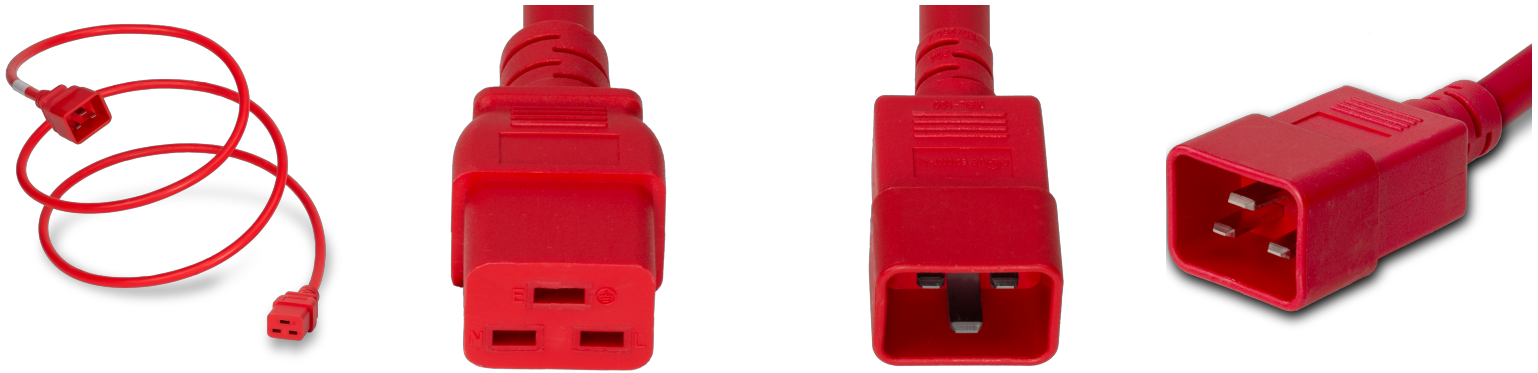

2019-J-060-RED

5FT Red Standard IEC320 C20 to IEC320 C19 20A 250V

SPECIFICATIONS

Attribute	Value
Product Weight	~0.86 lbs.
Shipping Volume	~49.73 in ³
Length	5 Feet
Current (Amps)	20 Amps
Voltage (Volts)	250 volts
Connector (Female)	IEC 60320 C19
Plug (Male)	IEC 60320 C20
Cordage	12awg-3c SJT
Certifications	RoHS, REACH
Color	Red
Approvals	UL , cUL

CAGE Code: 5EV78
PO Box 1111, Enfield, CT, 06083, USA
(860) 763-2100
orders@worldcordsets.com

DATASHEET

Last updated on
Mar 14, 2025

COUNTRIES OF APPLICATION

COUNTRY	RELEVANT APPROVAL	COUNTRY	RELEVANT APPROVAL
United States	 UL	Mexico	 UL
Canada	 cUL		