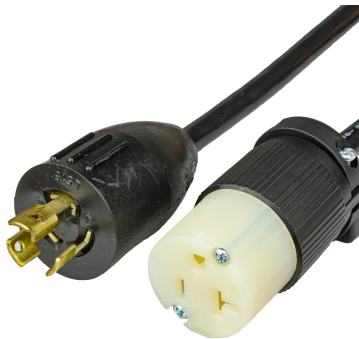

L515520-H-012.ASY

1FT NEMA L5-15P (Twist-Lock) to 5-20R(T-SLOT) to 15A 125V ASSEMBLED Power Cord - BLACK

SPECIFICATIONS

Attribute	Value
Product Weight	~0.35 lbs.
Shipping Volume	~30 in ³
Length	1 Foot
Current (Amps)	15 Amps
Voltage (Volts)	125 volts
Connector (Female)	NEMA 5-15/20R (T-Slot)
Plug (Male)	NEMA L5-15P
Cordage	14awg-3c SJT
Approvals	UL , cUL
Certifications	RoHS
Color	Black