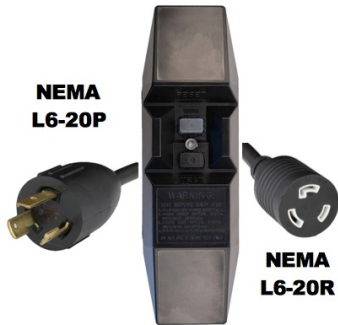

**LMB8-M24M-0072**

6FT NEMA L6-20P to Manual Reset In-Line GFCI to NEMA L6-20R 20A 240V Power Cord  
- BLACK

**SPECIFICATIONS**

Attribute	Value
Product Weight	~1.7 lbs.
Shipping Volume	~130 in <sup>3</sup>
Length	6 Feet
Current (Amps)	20 Amps
Voltage (Volts)	240V
Connector (Female)	NEMA L6-20R
Plug (Male)	NEMA L6-20P
Cordage	12awg-3c SJTOW
Approvals	UL
Certifications	RoHS
Color	Black
Hz	50/60 Hz
Indoor/Outdoor	Rainproof Class A
Trip Level (mA)	4-6 mA
Reset Type	Manual
Housing Style - GFCI	In-Line