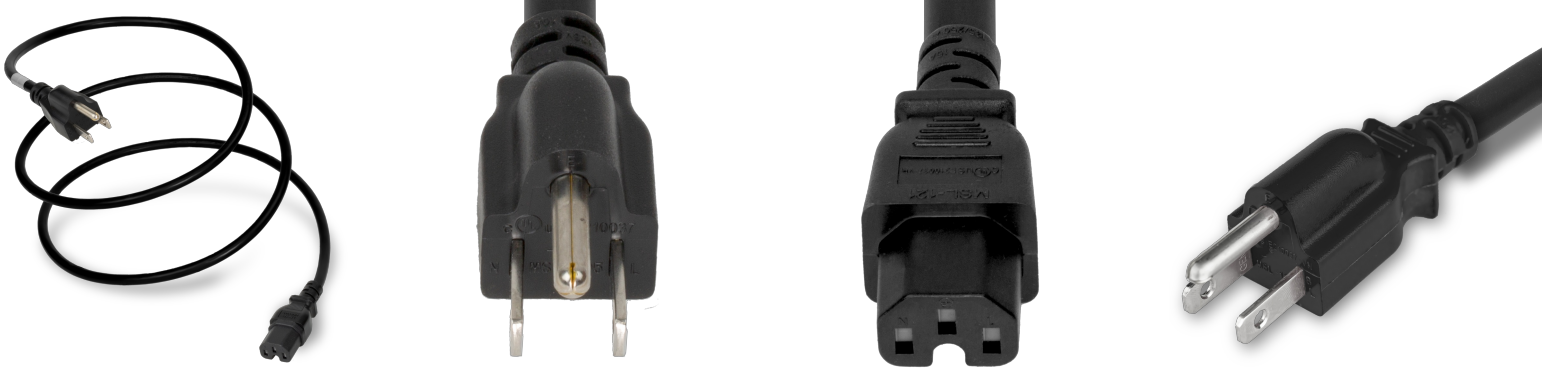

BA15-35098

8.2FT Black Type B Japanese Power JIS8303 to IEC320 C15 7A 125V

SPECIFICATIONS

Attribute	Value
Product Weight	~0.95 lbs.
Shipping Volume	~52 in ³
Length	2.5 meters
Current (Amps)	12 Amps
Voltage (Volts)	125 volts
Connector (Female)	IEC 60320 C15
Plug (Male)	Japan JIS8303 3-Pin 5-15P
Cordage	1.25mm2 -3c VCTF
Approvals	PSE , JET
Certifications	RoHS
Color	Black