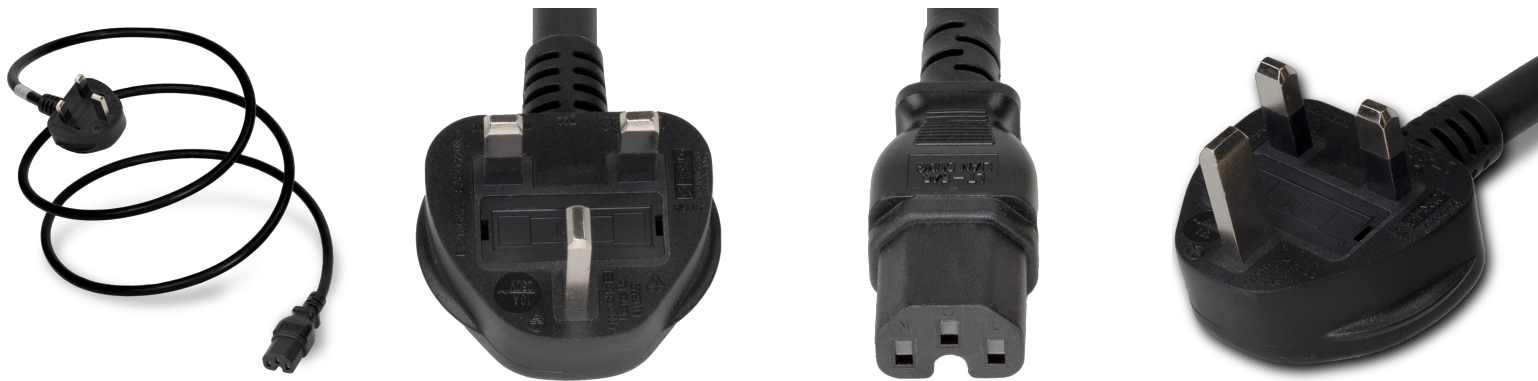

GA15-11098

2.5M Black UK Power Cable BS1363 Down Angle to IEC320 C15 10A 250V

SPECIFICATIONS

| Attribute | Value |
|--------------------|----------------------------------|
| Product Weight | ~0.61 lbs. |
| Shipping Volume | ~39 in ³ |
| Length | 2.5 meters |
| Current (Amps) | 10 Amps |
| Voltage (Volts) | 250 volts |
| Connector (Female) | IEC 60320 C15 |
| Approvals | ASTA , ENEC , VDE , HKSI , SASO |
| Certifications | RoHS |
| Color | Black |
| Cordage | 1.0mm ² -3c HO5V2V2-F |
| Plug (Male) | UK BS1363 ANGLED |