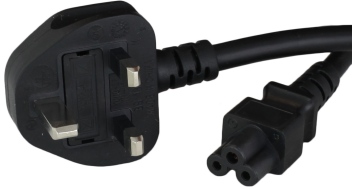

**GA05-00079**

2M Black UK Power Cable BS1363 Down Angle to IEC320 C5 2.5A 250V

**SPECIFICATIONS**

Attribute	Value
Product Weight	~0.53 lbs.
Shipping Volume	~39 in <sup>3</sup>
Length	2.0 meters
Current (Amps)	2.5 Amps
Voltage (Volts)	250 volts
Connector (Female)	IEC 60320 C5
Cordage	0.75mm <sup>2</sup> -3c HO5VV-F
Approvals	ASTA , PSB , HKSI , SASO , VDE , ENEC
Certifications	RoHS
Color	Black
Plug (Male)	UK BS1363 ANGLED

CAGE Code: 5EV78  
 PO Box 1111, Enfield, CT, 06083, USA  
 (860) 763-2100  
 orders@worldcordsets.com