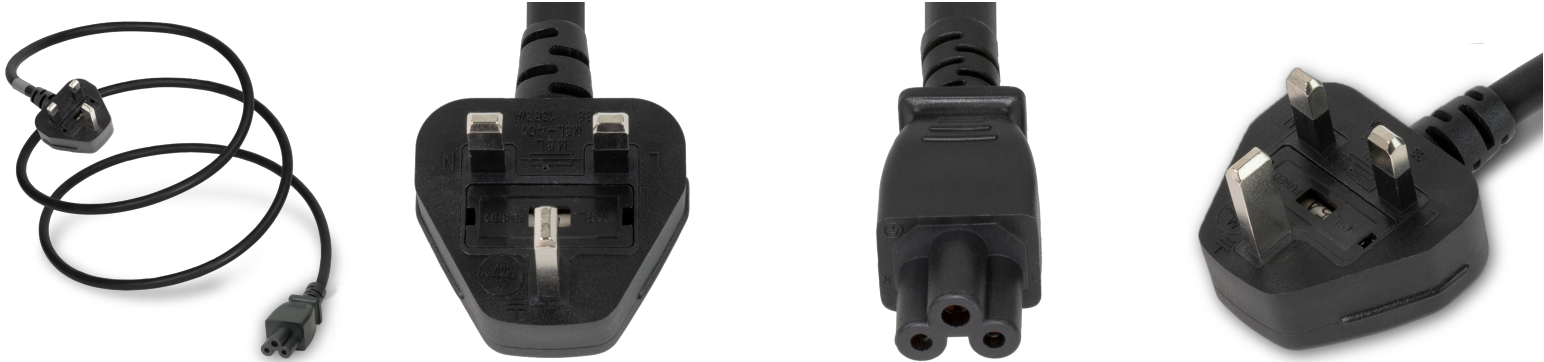

GA05-00072

6FT Black UK Power Cable BS1363 Down Angle to IEC320 C5 2.5A 250V

SPECIFICATIONS

| Attribute | Value |
|--------------------|---------------------------------------|
| Product Weight | ~0.4 lbs. |
| Shipping Volume | ~39 in ³ |
| Length | 6 Feet |
| Current (Amps) | 2.5 Amps |
| Voltage (Volts) | 250 volts |
| Connector (Female) | IEC 60320 C5 |
| Cordage | 0.75mm ² -3c HO5VV-F |
| Approvals | ASTA , PSB , HKSI , SASO , VDE , ENEC |
| Certifications | RoHS |
| Color | Black |
| Plug (Male) | UK BS1363 ANGLED |