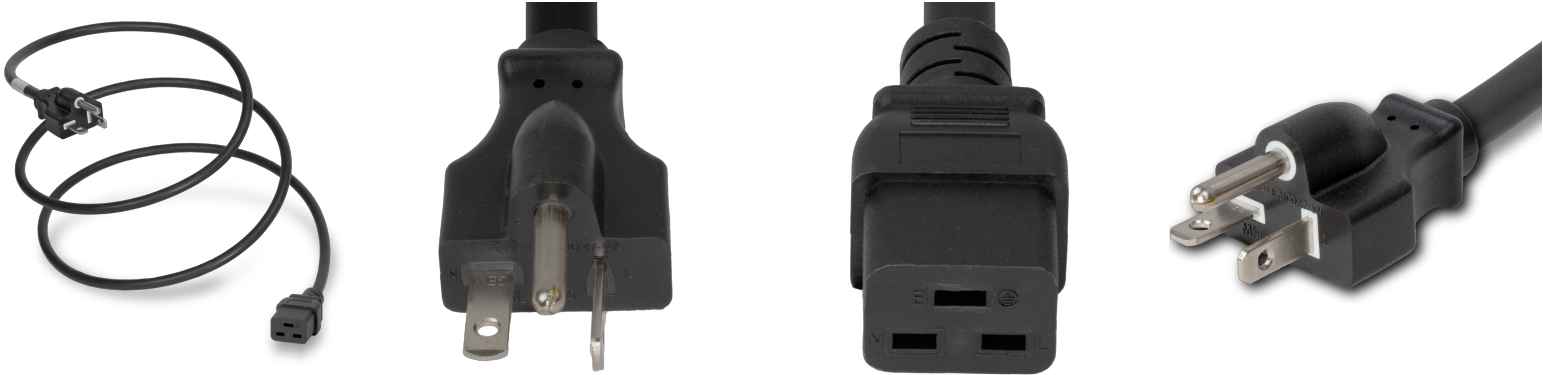

**52019-J-120**  
 10FT Black Standard NEMA 5-20P to IEC320 C19 20A 125V

**SPECIFICATIONS**

Attribute	Value
Product Weight	~1.58 lbs.
Shipping Volume	~79.6 in <sup>3</sup>
Length	10 Feet
Current (Amps)	20 Amps
Voltage (Volts)	125 volts
Connector (Female)	IEC 60320 C19
Plug (Male)	NEMA 5-20P
Cordage	12awg-3c SJT
Certifications	RoHS
Color	Black
Approvals	UL , cUL