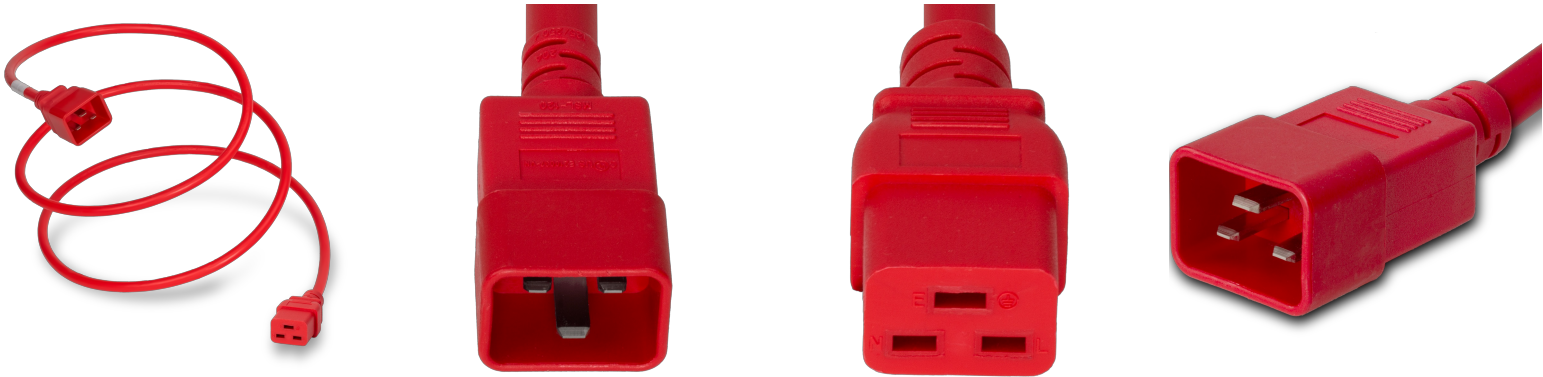

**2019-H-120-RED**  
 10FT C20 C19 15A 250V RED

**SPECIFICATIONS**

Attribute	Value
Product Weight	~1.15 lbs.
Shipping Volume	~74.6 in <sup>3</sup>
Length	10 Feet
Current (Amps)	15 Amps
Voltage (Volts)	250 volts
Connector (Female)	IEC 60320 C19
Plug (Male)	IEC 60320 C20
Cordage	14awg-3c SJT
Approvals	UL, cUL
Certifications	RoHS, REACH
Color	Red