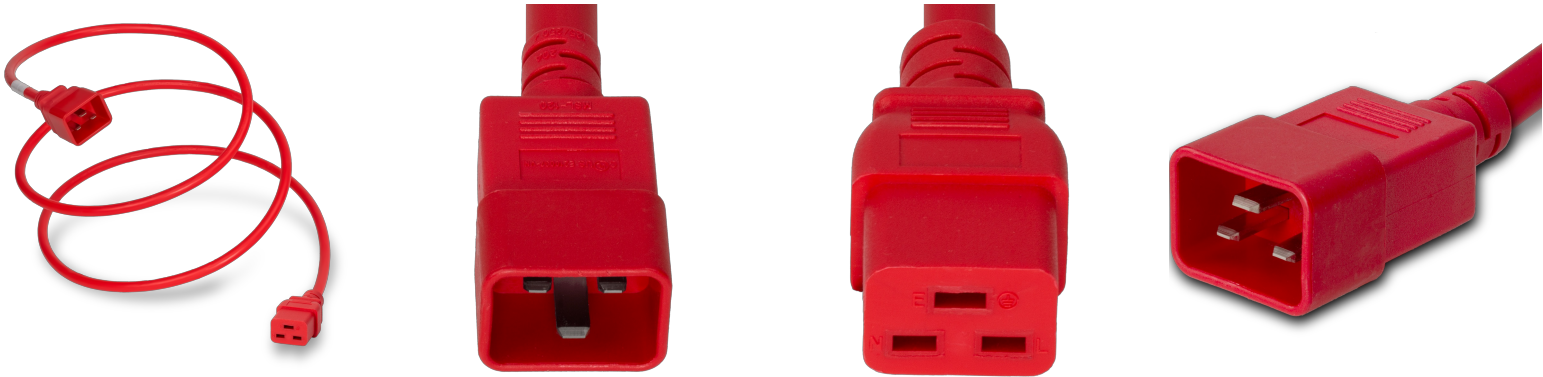

2019-H-084-RED
 7FT C20 C19 15A 250V RED

SPECIFICATIONS

Attribute	Value
Product Weight	~0.95 lbs.
Shipping Volume	~52.2 in ³
Length	7 Feet
Current (Amps)	15 Amps
Voltage (Volts)	250 volts
Connector (Female)	IEC 60320 C19
Plug (Male)	IEC 60320 C20
Cordage	14awg-3c SJT
Approvals	UL, cUL
Certifications	RoHS, REACH
Color	Red