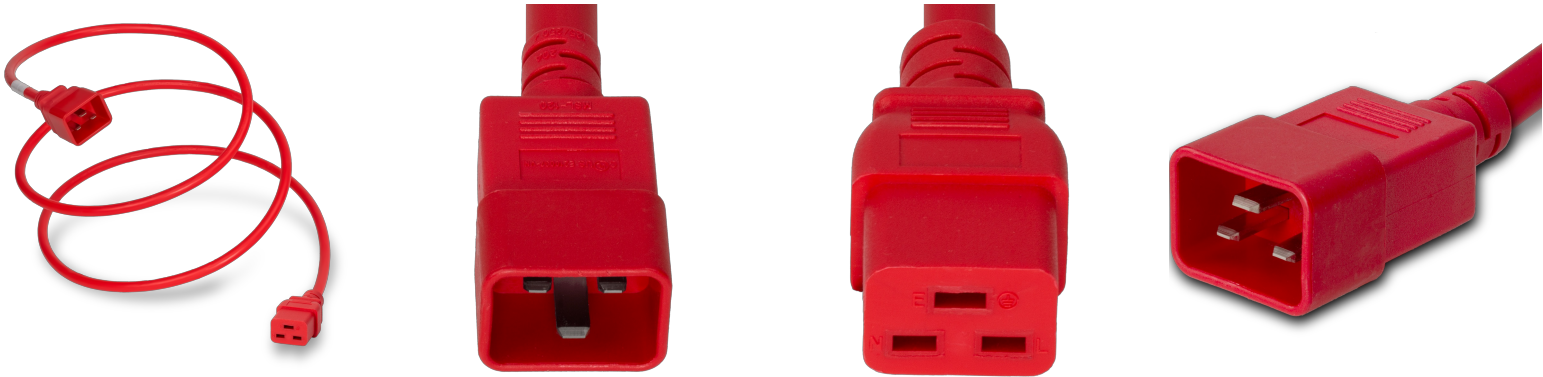

2019-H-060-RED
 5FT C20 C19 15A 250V RED

SPECIFICATIONS

Attribute	Value
Product Weight	~0.62 lbs.
Shipping Volume	~39.78 in ³
Length	5 Feet
Current (Amps)	15 Amps
Voltage (Volts)	250 volts
Connector (Female)	IEC 60320 C19
Plug (Male)	IEC 60320 C20
Cordage	14awg-3c SJT
Approvals	UL, cUL
Certifications	RoHS, REACH
Color	Red