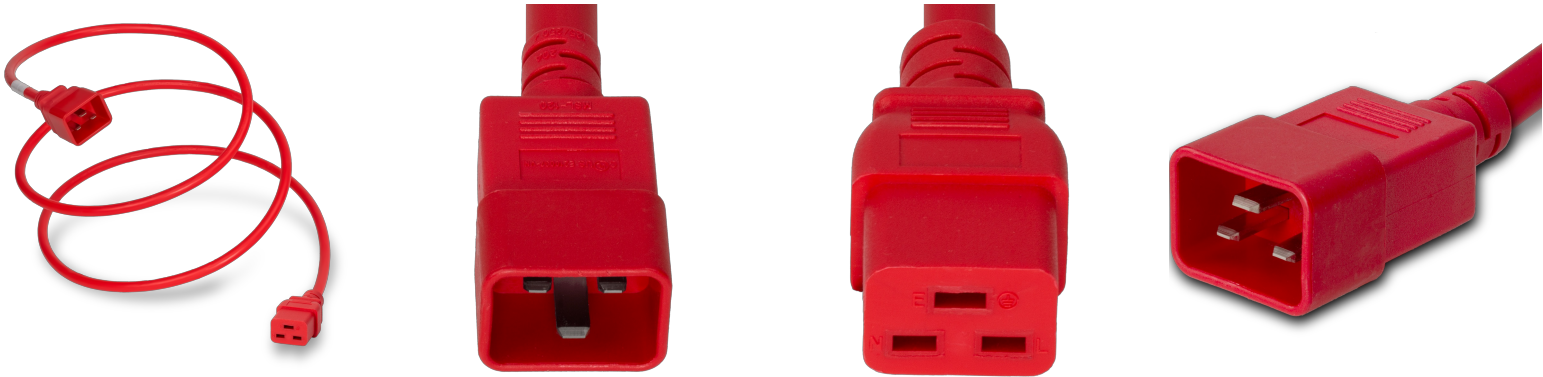

2019-H-024-RED
 2FT C20 C19 15A 250V RED

SPECIFICATIONS

Attribute	Value
Product Weight	~0.3 lbs.
Shipping Volume	~19.89 in ³
Length	2 Feet
Current (Amps)	15 Amps
Voltage (Volts)	250 volts
Connector (Female)	IEC 60320 C19
Plug (Male)	IEC 60320 C20
Cordage	14awg-3c SJT
Approvals	UL, cUL
Certifications	RoHS, REACH
Color	Red