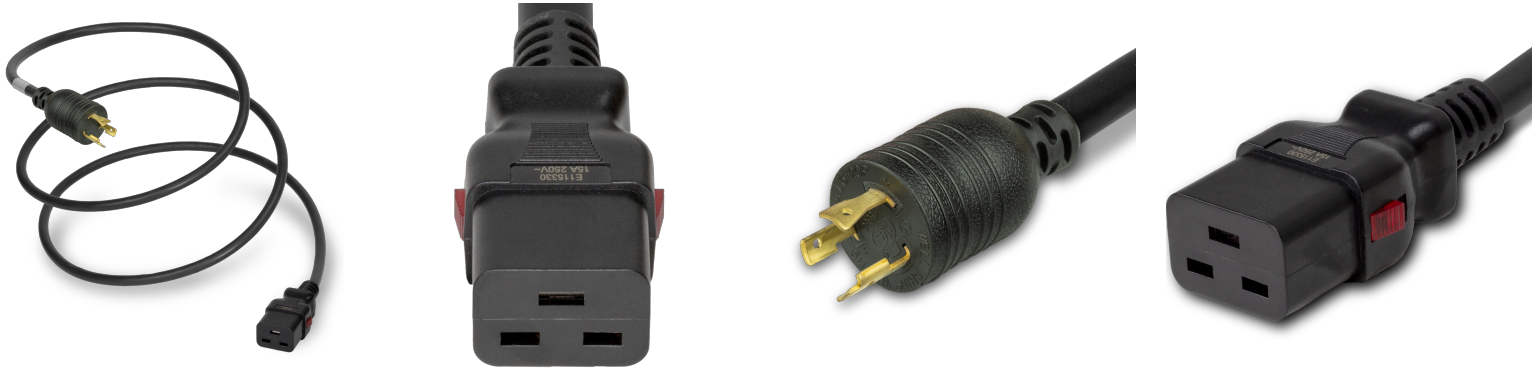

L62019K-H-072

6FT Black A-Lock NEMA L6-20P to IEC320 C19 Universal Locking 15A 250V

SPECIFICATIONS

Attribute	Value
Product Weight	~0.87 lbs.
Shipping Volume	~49.73 in ³
Length	6 Feet
Current (Amps)	15 Amps
Voltage (Volts)	250 volts
Cordage	14awg-3c SJT
Approvals	UL, cUL
Certifications	RoHS, REACH
Color	Black
Connector (Female)	IEC 60320 C19 Locking (A-Lock)
Plug (Male)	NEMA L6-20P