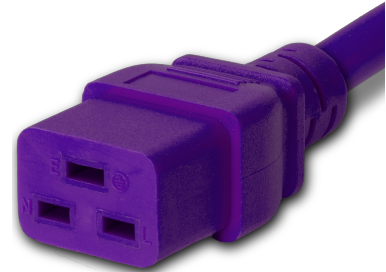

2019-J-120-PUR

10FT Purple Standard IEC320 C20 to IEC320 C19 20A 250V

SPECIFICATIONS

Attribute	Value
Product Weight	~1.6 lbs.
Shipping Volume	~79.56 in ³
Length	10 Feet
Current (Amps)	20 Amps
Voltage (Volts)	250 volts
Connector (Female)	IEC 60320 C19
Plug (Male)	IEC 60320 C20
Cordage	12awg-3c SJT
Color	Purple
Approvals	UL , cUL
Certifications	RoHS , REACH