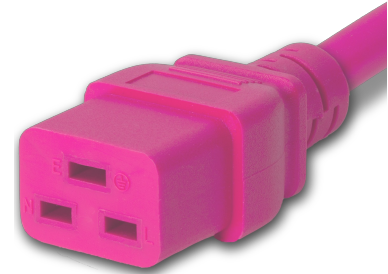

**2019-J-120-PNK**

10FT Pink Standard IEC320 C20 to IEC320 C19 20A 250V

**SPECIFICATIONS**

Attribute	Value
Product Weight	~1.6 lbs.
Shipping Volume	~79.56 in <sup>3</sup>
Length	10 Feet
Current (Amps)	20 Amps
Voltage (Volts)	250 volts
Connector (Female)	IEC 60320 C19
Plug (Male)	IEC 60320 C20
Cordage	12awg-3c SJT
Color	Pink
Approvals	UL , cUL
Certifications	RoHS , REACH