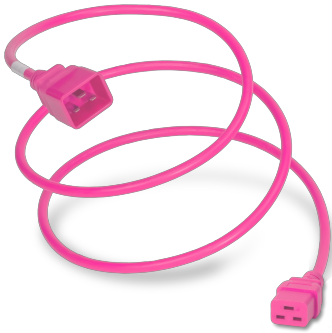

2019-J-120-PNK

10FT Pink Standard IEC320 C20 to IEC320 C19 20A 250V

SPECIFICATIONS

Attribute	Value
Product Weight	~1.6 lbs.
Shipping Volume	~79.56 in ³
Length	10 Feet
Current (Amps)	20 Amps
Voltage (Volts)	250 volts
Connector (Female)	IEC 60320 C19
Plug (Male)	IEC 60320 C20
Cordage	12awg-3c SJT
Color	Pink
Approvals	UL , cUL
Certifications	RoHS , REACH