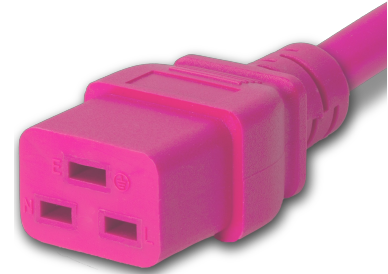

2019-J-120-PNK

10FT Pink Standard IEC320 C20 to IEC320 C19 20A 250V

SPECIFICATIONS

Attribute	Value
Product Weight	~1.6 lbs.
Shipping Volume	~79.56 in ³
Length	10 Feet
Current (Amps)	20 Amps
Voltage (Volts)	250 volts
Connector (Female)	IEC 60320 C19
Plug (Male)	IEC 60320 C20
Cordage	12awg-3c SJT
Color	Pink
Approvals	UL , cUL
Certifications	RoHS , REACH