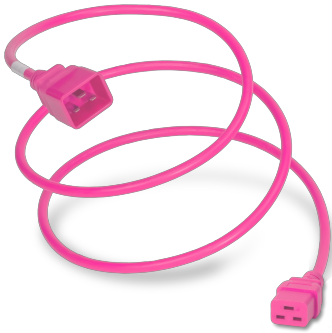

2019-J-048-PNK

4FT Pink Standard IEC320 C20 to IEC320 C19 20A 250V

SPECIFICATIONS

Attribute	Value
Product Weight	~0.7 lbs.
Shipping Volume	~39.78 in ³
Length	4 Feet
Current (Amps)	20 Amps
Voltage (Volts)	250 volts
Connector (Female)	IEC 60320 C19
Plug (Male)	IEC 60320 C20
Cordage	12awg-3c SJT
Color	Pink
Approvals	UL , cUL
Certifications	RoHS , REACH