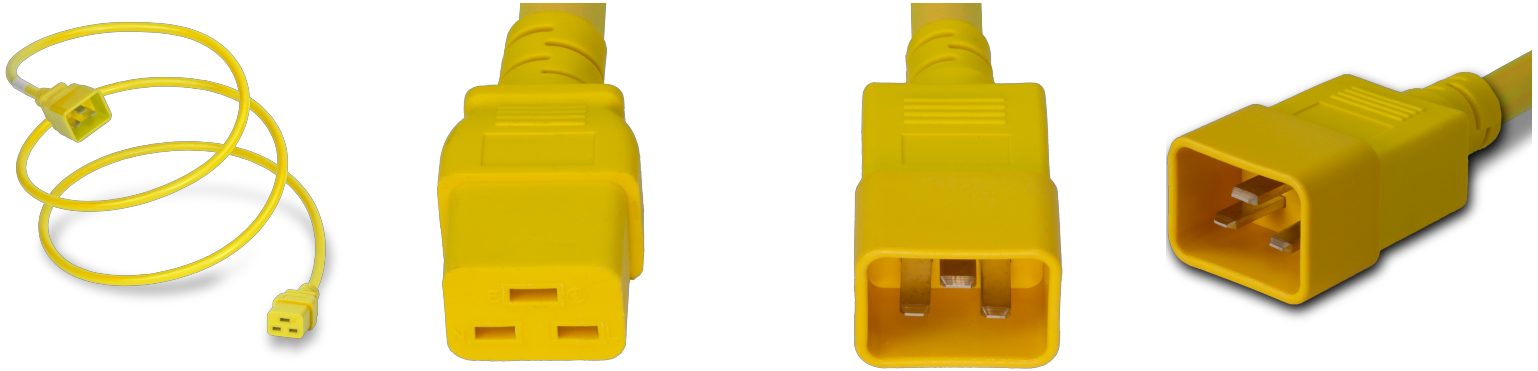

2019-J-180-YEL

15FT Yellow Standard IEC320 C20 to IEC320 C19 20A 250V

SPECIFICATIONS	
Attribute	Value
Product Weight	~1.93 lbs.
Shipping Volume	~132.6 in ³
Length	15 Feet
Current (Amps)	20 Amps
Voltage (Volts)	250 volts
Connector (Female)	IEC 60320 C19
Plug (Male)	IEC 60320 C20
Cordage	12awg-3c SJT
Color	Yellow
Approvals	UL , cUL
Certifications	RoHS , REACH

COUNTRIES OF APPLICATION			
COUNTRY	RELEVANT APPROVAL	COUNTRY	RELEVANT APPROVAL
United States	 UL	Mexico	 UL
Canada	 cUL		

United States : East

+1 860-763-2100

sales@worldcordsets.com

210 Moody Road, Enfield, CT, 06082