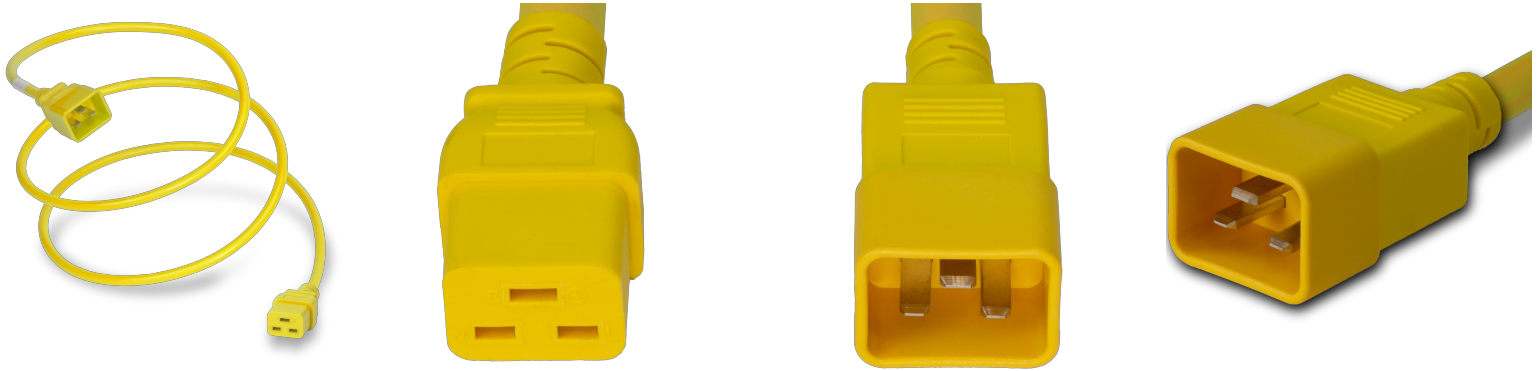

**2019-J-120-YEL**

10FT Yellow Standard IEC320 C20 to IEC320 C19 20A 250V

SPECIFICATIONS	
Attribute	Value
Product Weight	~1.6 lbs.
Shipping Volume	~79.56 in <sup>3</sup>
Length	10 Feet
Current (Amps)	20 Amps
Voltage (Volts)	250 volts
Connector (Female)	IEC 60320 C19
Plug (Male)	IEC 60320 C20
Cordage	12awg-3c SJT
Color	Yellow
Approvals	UL , cUL
Certifications	RoHS , REACH

COUNTRIES OF APPLICATION			
COUNTRY	RELEVANT APPROVAL	COUNTRY	RELEVANT APPROVAL
United States	 UL	Mexico	 UL
Canada	 cUL		

**United States : East**

+1 860-763-2100

sales@worldcordsets.com

210 Moody Road, Enfield, CT, 06082