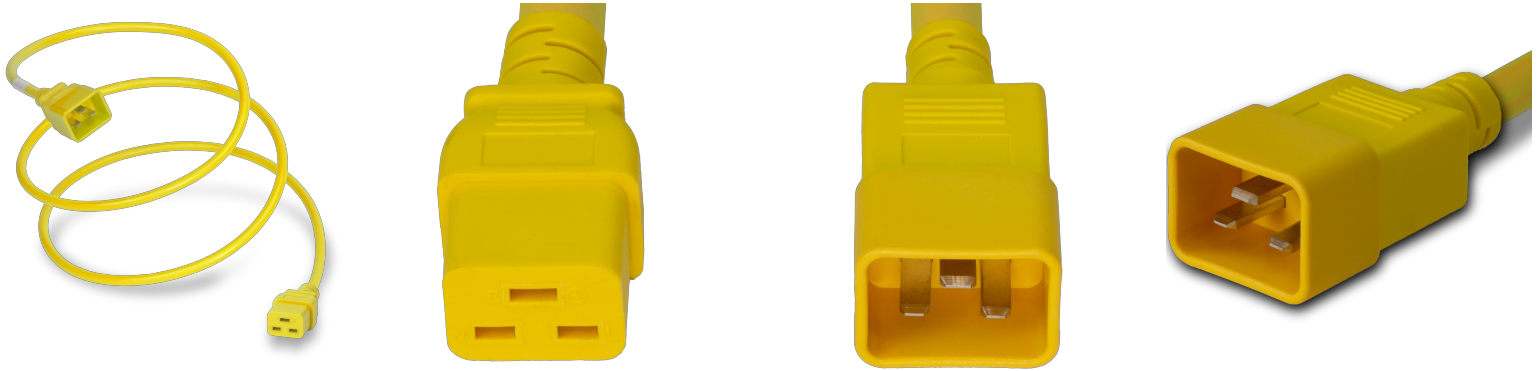

**2019-J-120-YEL**

10FT Yellow Standard IEC320 C20 to IEC320 C19 20A 250V

SPECIFICATIONS	
Attribute	Value
Product Weight	~1.53 lbs.
Shipping Volume	~79.56 in <sup>3</sup>
Length	10 Feet
Current (Amps)	20 Amps
Voltage (Volts)	250 volts
Connector (Female)	IEC 60320 C19
Plug (Male)	IEC 60320 C20
Cordage	12awg-3c SJT
Color	Yellow
Approvals	UL , cUL
Certifications	RoHS , REACH