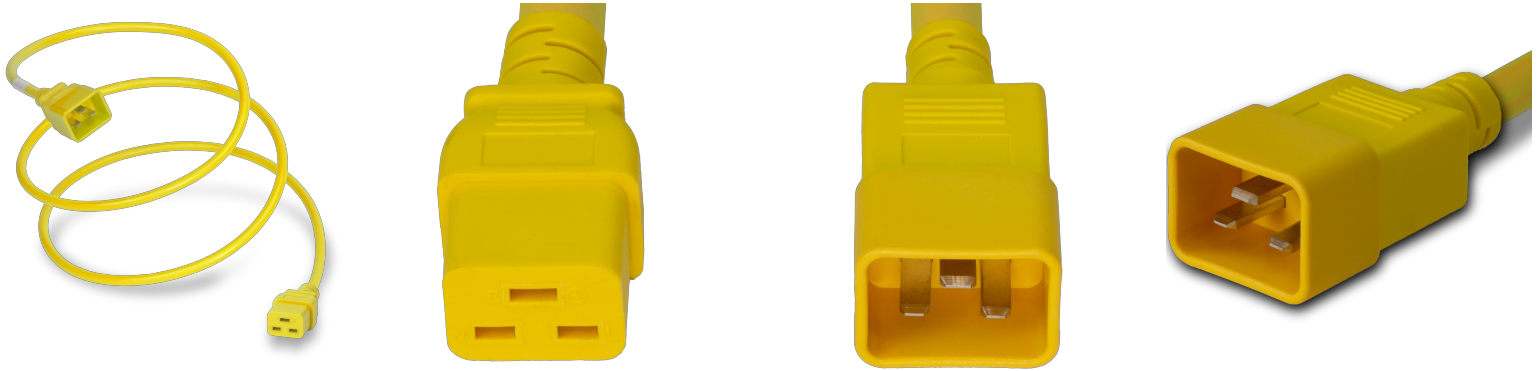

2019-J-096-YEL

8FT Yellow Standard IEC320 C20 to IEC320 C19 20A 250V

SPECIFICATIONS	
Attribute	Value
Product Weight	~1.26 lbs.
Shipping Volume	~79.56 in ³
Length	8 Feet
Current (Amps)	20 Amps
Voltage (Volts)	250 volts
Connector (Female)	IEC 60320 C19
Plug (Male)	IEC 60320 C20
Cordage	12awg-3c SJT
Color	Yellow
Approvals	UL , cUL
Certifications	RoHS , REACH