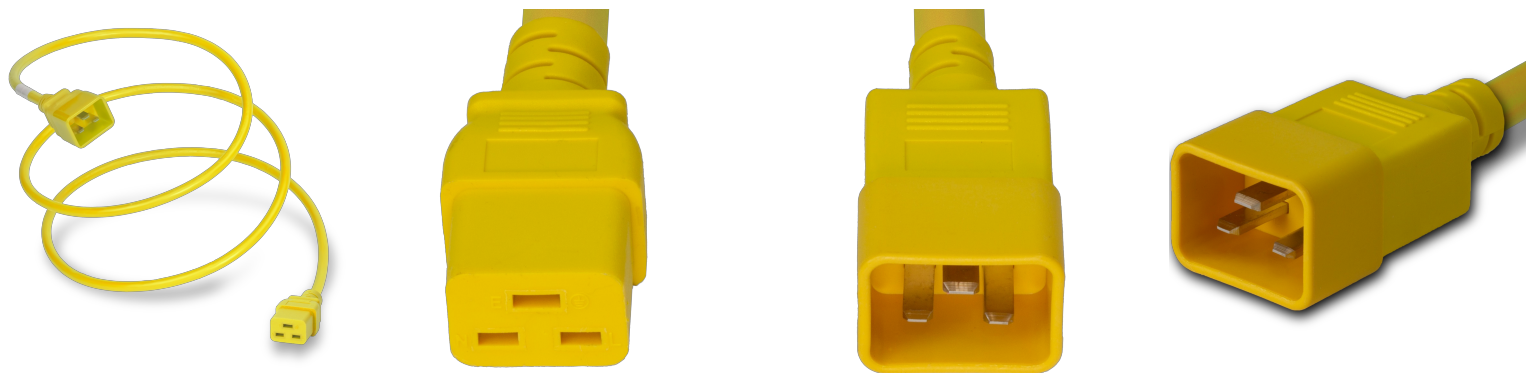

**2019-J-060-YEL**

5FT Yellow Standard IEC320 C20 to IEC320 C19 20A 250V

SPECIFICATIONS	
Attribute	Value
Product Weight	~0.85 lbs.
Shipping Volume	~49.73 in <sup>3</sup>
Length	5 Feet
Current (Amps)	20 Amps
Voltage (Volts)	250 volts
Connector (Female)	IEC 60320 C19
Plug (Male)	IEC 60320 C20
Cordage	12awg-3c SJT
Color	Yellow
Approvals	UL , cUL
Certifications	RoHS , REACH

COUNTRIES OF APPLICATION			
COUNTRY	RELEVANT APPROVAL	COUNTRY	RELEVANT APPROVAL
United States	 UL	Mexico	 UL
Canada	 cUL		

**United States : East**

+1 860-763-2100

sales@worldcordsets.com

210 Moody Road, Enfield, CT, 06082