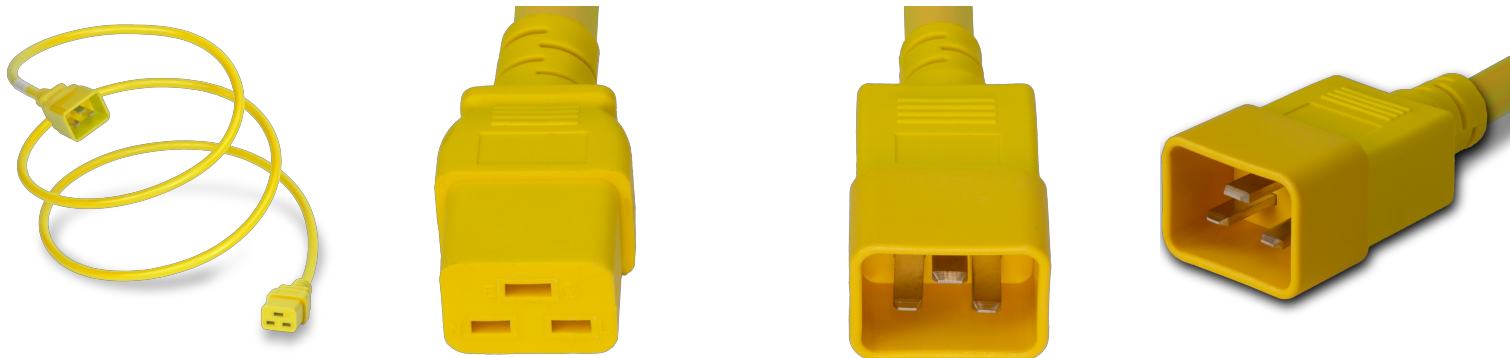

2019-J-048-YEL

4FT C19 C20 20A 250V YELLOW Power Cord

SPECIFICATIONS

Attribute	Value
Product Weight	~0.72 lbs.
Shipping Volume	~39.78 in ³
Length	4 Feet
Current (Amps)	20 Amps
Voltage (Volts)	250 volts
Connector (Female)	IEC 60320 C19
Plug (Male)	IEC 60320 C20
Cordage	12awg-3c SJT
Color	Yellow
Approvals	UL , cUL
Certifications	RoHS , REACH

COUNTRIES OF APPLICATION

COUNTRY	RELEVANT APPROVAL	COUNTRY	RELEVANT APPROVAL
United States	 UL	Mexico	 UL
Canada	 cUL		

United States : East

+1 860-763-2100

sales@worldcordsets.com

210 Moody Road, Enfield, CT, 06082