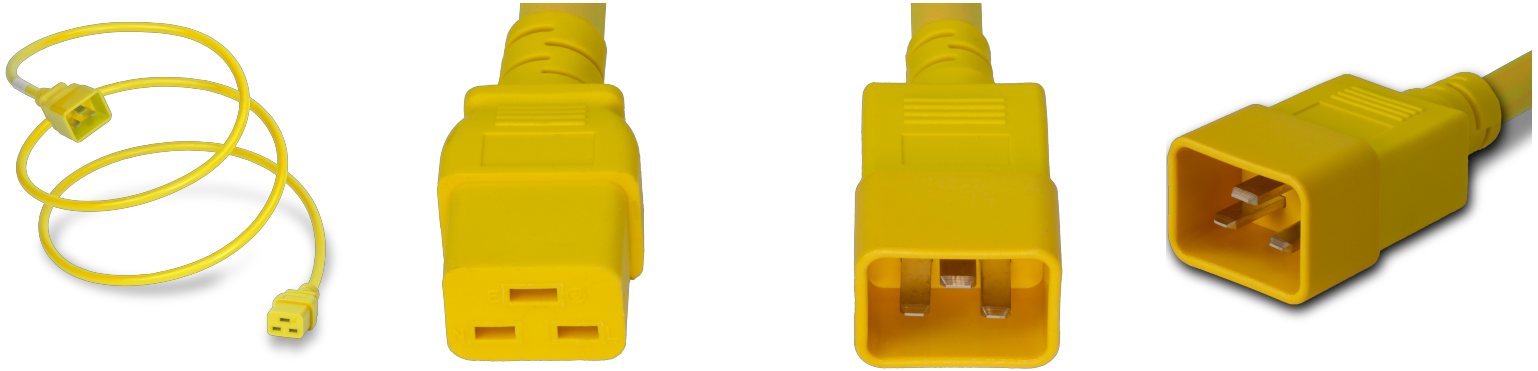

**2019-J-048-YEL**

4FT Yellow Standard IEC320 C20 to IEC320 C19 20A 250V

SPECIFICATIONS	
Attribute	Value
Product Weight	~0.72 lbs.
Shipping Volume	~39.78 in <sup>3</sup>
Length	4 Feet
Current (Amps)	20 Amps
Voltage (Volts)	250 volts
Connector (Female)	IEC 60320 C19
Plug (Male)	IEC 60320 C20
Cordage	12awg-3c SJT
Color	Yellow
Approvals	UL , cUL
Certifications	RoHS , REACH

COUNTRIES OF APPLICATION			
COUNTRY	RELEVANT APPROVAL	COUNTRY	RELEVANT APPROVAL
United States	 UL	Mexico	 UL
Canada	 cUL		

**United States : East**

+1 860-763-2100

sales@worldcordsets.com

210 Moody Road, Enfield, CT, 06082