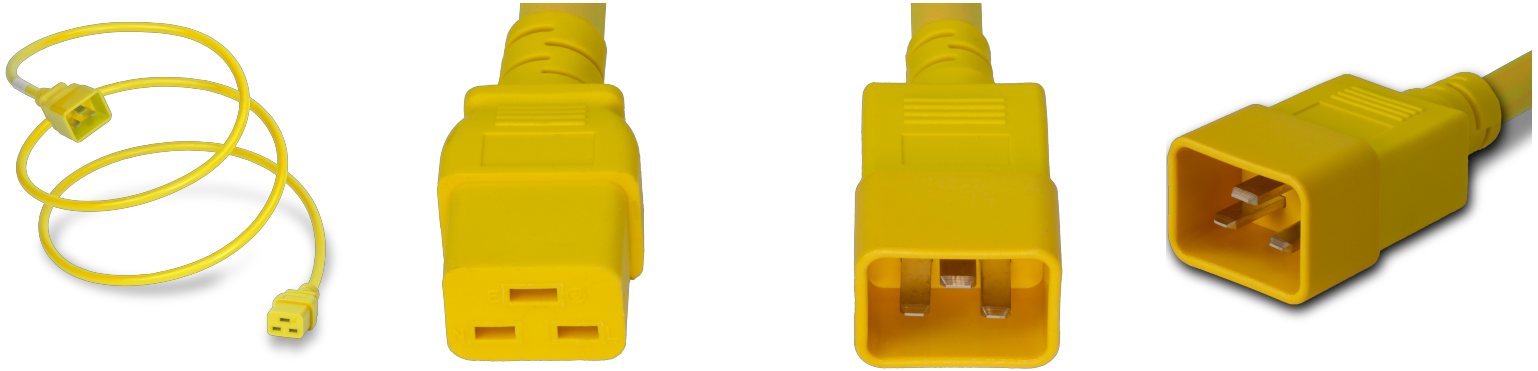

2019-J-030-YEL

2.5FT Yellow Standard IEC320 C20 to IEC320 C19 20A 250V

SPECIFICATIONS

Attribute	Value
Product Weight	~0.5 lbs.
Shipping Volume	~24.86 in ³
Length	2.5 Feet
Current (Amps)	20 Amps
Voltage (Volts)	250 volts
Connector (Female)	IEC 60320 C19
Plug (Male)	IEC 60320 C20
Cordage	12awg-3c SJT
Color	Yellow
Approvals	UL , cUL
Certifications	RoHS , REACH

COUNTRIES OF APPLICATION

COUNTRY	RELEVANT APPROVAL	COUNTRY	RELEVANT APPROVAL
United States	 UL	Mexico	 UL
Canada	 cUL		

United States : East

+1 860-763-2100

sales@worldcordsets.com

210 Moody Road, Enfield, CT, 06082