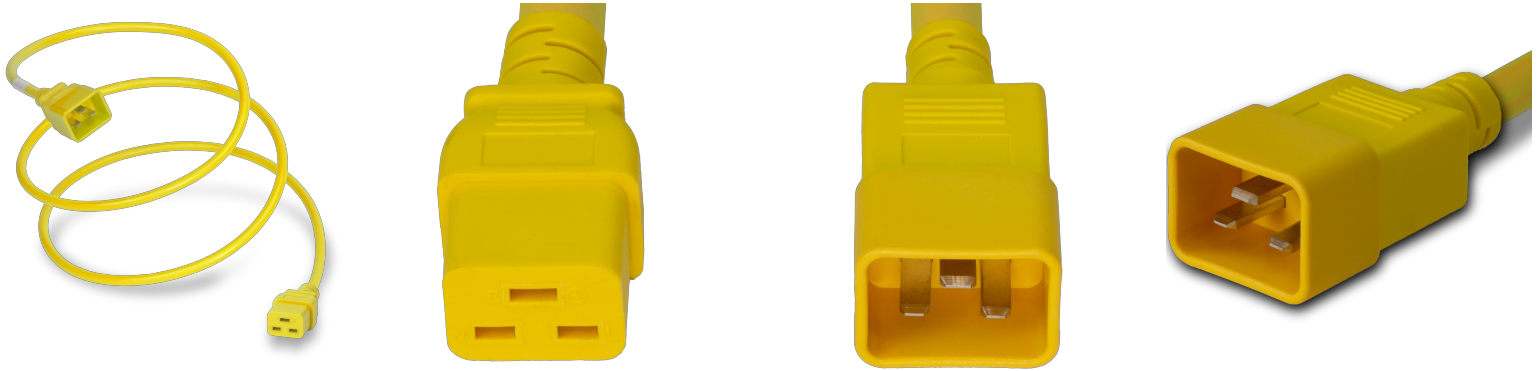

2019-J-024-YEL

2FT Yellow Standard IEC320 C20 to IEC320 C19 20A 250V

SPECIFICATIONS

Attribute	Value
Product Weight	~0.44 lbs.
Shipping Volume	~19.89 in ³
Length	2 Feet
Current (Amps)	20 Amps
Voltage (Volts)	250 volts
Connector (Female)	IEC 60320 C19
Plug (Male)	IEC 60320 C20
Cordage	12awg-3c SJT
Color	Yellow
Approvals	UL , cUL
Certifications	RoHS , REACH

COUNTRIES OF APPLICATION

COUNTRY	RELEVANT APPROVAL	COUNTRY	RELEVANT APPROVAL
United States	 UL	Mexico	 UL
Canada	 cUL		

United States : East

+1 860-763-2100

sales@worldcordsets.com

210 Moody Road, Enfield, CT, 06082