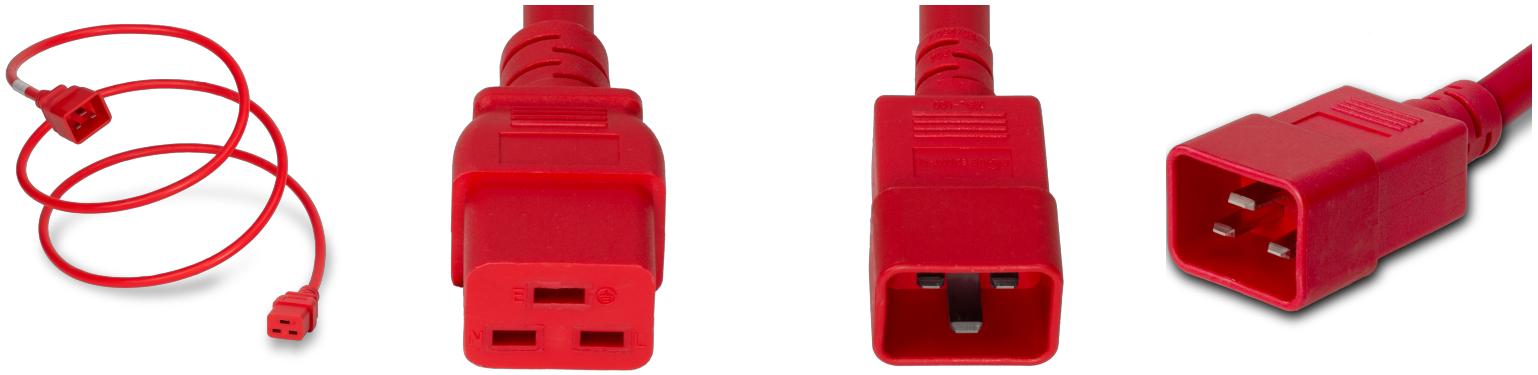

2019-J-120-RED

10FT Red Standard IEC320 C20 to IEC320 C19 20A 250V

SPECIFICATIONS	
Attribute	Value
Product Weight	~1.58 lbs.
Shipping Volume	~79.56 in ³
Length	10 Feet
Current (Amps)	20 Amps
Voltage (Volts)	250 volts
Connector (Female)	IEC 60320 C19
Plug (Male)	IEC 60320 C20
Cordage	12awg-3c SJT
Certifications	RoHS, REACH
Color	Red
Approvals	UL , cUL

CAGE Code: 5EV78
PO Box 1111, Enfield, CT, 06083, USA
(860) 763-2100
orders@worldcordsets.com

DATASHEET

Last updated on
Mar 12, 2025

COUNTRIES OF APPLICATION

COUNTRY	RELEVANT APPROVAL	COUNTRY	RELEVANT APPROVAL
United States	 UL	Mexico	 UL
Canada	 cUL		