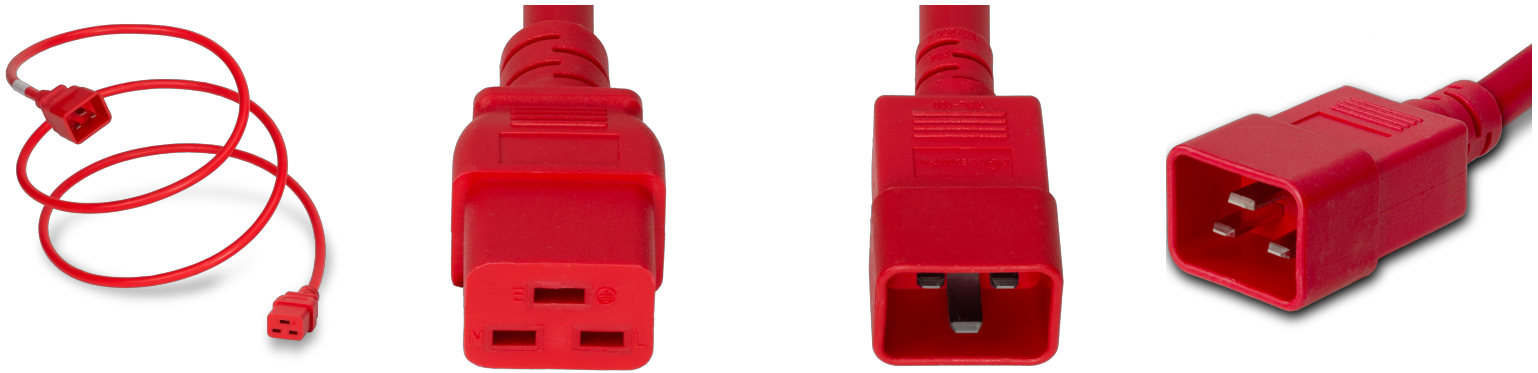

2019-J-072-RED

6FT Red Standard IEC320 C20 to IEC320 C19 20A 250V

SPECIFICATIONS	
Attribute	Value
Product Weight	~1 lbs.
Shipping Volume	~49.73 in ³
Length	6 Feet
Current (Amps)	20 Amps
Voltage (Volts)	250 volts
Connector (Female)	IEC 60320 C19
Plug (Male)	IEC 60320 C20
Cordage	12awg-3c SJT
Certifications	RoHS, REACH
Color	Red
Approvals	UL , cUL