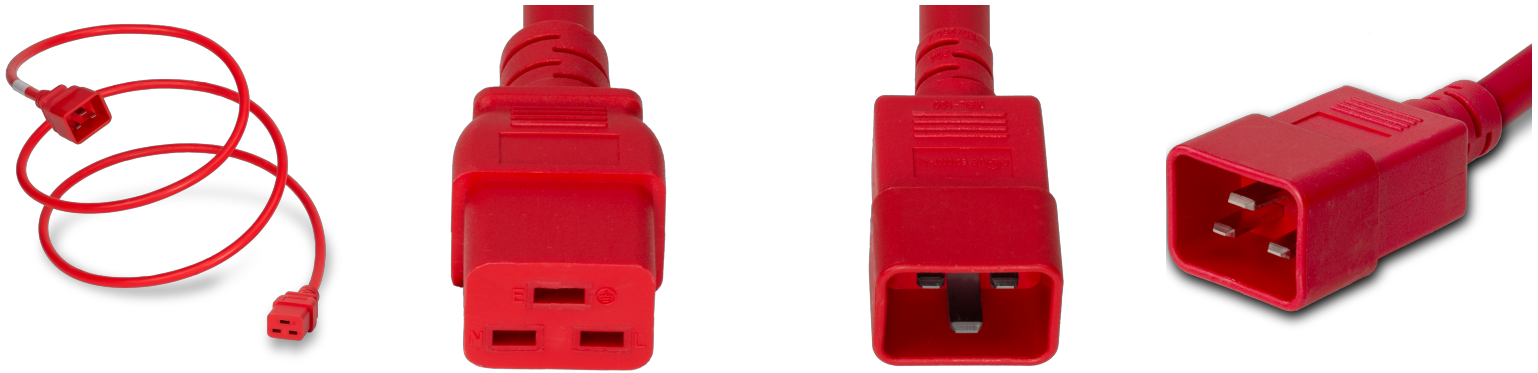

**2019-J-072-RED**

6FT Red Standard IEC320 C20 to IEC320 C19 20A 250V

**SPECIFICATIONS**

Attribute	Value
Product Weight	~1 lbs.
Shipping Volume	~49.73 in <sup>3</sup>
Length	6 Feet
Current (Amps)	20 Amps
Voltage (Volts)	250 volts
Connector (Female)	IEC 60320 C19
Plug (Male)	IEC 60320 C20
Cordage	12awg-3c SJT
Certifications	RoHS, REACH
Color	Red
Approvals	UL , cUL

**COUNTRIES OF APPLICATION**

COUNTRY	RELEVANT APPROVAL	COUNTRY	RELEVANT APPROVAL
United States	 UL	Mexico	 UL
Canada	 cUL		

**United States : East**

+1 860-763-2100

sales@worldcordsets.com

210 Moody Road, Enfield, CT, 06082