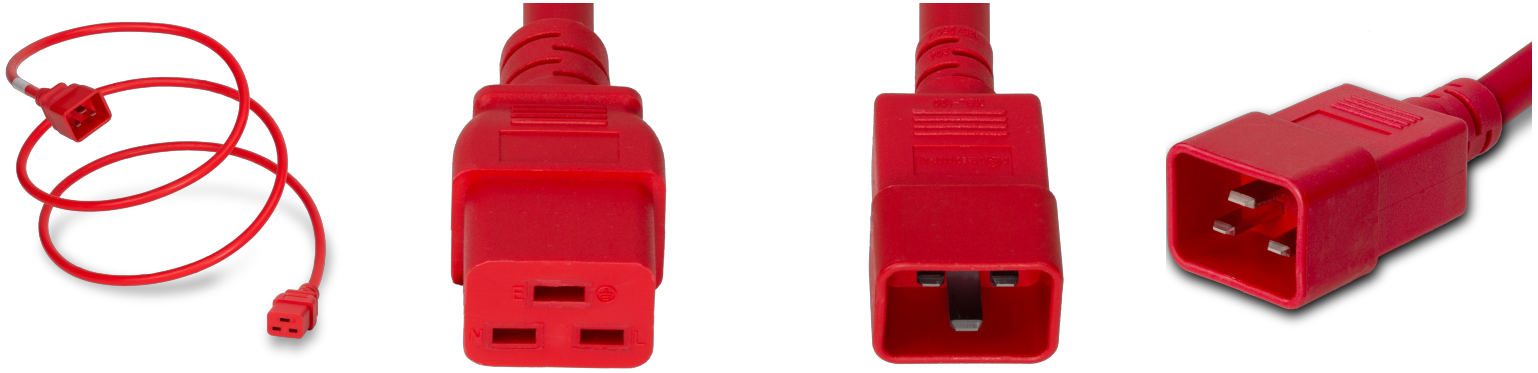

2019-J-072-RED

6FT Red Standard IEC320 C20 to IEC320 C19 20A 250V

SPECIFICATIONS

Attribute	Value
Product Weight	~1 lbs.
Shipping Volume	~49.73 in ³
Length	6 Feet
Current (Amps)	20 Amps
Voltage (Volts)	250 volts
Connector (Female)	IEC 60320 C19
Plug (Male)	IEC 60320 C20
Cordage	12awg-3c SJT
Certifications	RoHS, REACH
Color	Red
Approvals	UL , cUL