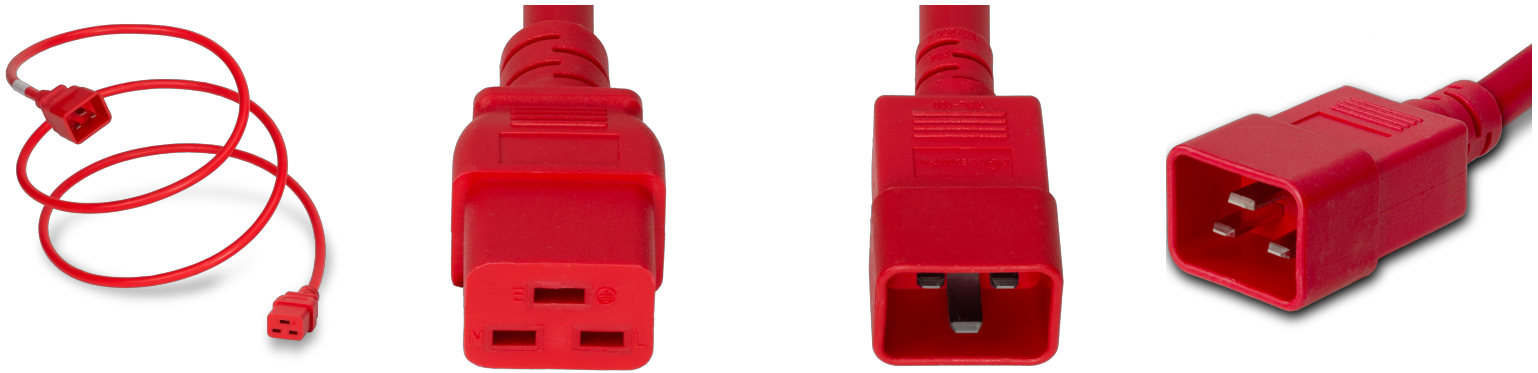

**2019-J-048-RED**

4FT Red Standard IEC320 C20 to IEC320 C19 20A 250V

**SPECIFICATIONS**

Attribute	Value
Product Weight	~0.72 lbs.
Shipping Volume	~39.78 in <sup>3</sup>
Length	4 Feet
Current (Amps)	20 Amps
Voltage (Volts)	250 volts
Connector (Female)	IEC 60320 C19
Plug (Male)	IEC 60320 C20
Cordage	12awg-3c SJT
Certifications	RoHS, REACH
Color	Red
Approvals	UL , cUL

**COUNTRIES OF APPLICATION**

COUNTRY	RELEVANT APPROVAL	COUNTRY	RELEVANT APPROVAL
United States	 UL	Mexico	 UL
Canada	 cUL		

**United States : East**

+1 860-763-2100

sales@worldcordsets.com

210 Moody Road, Enfield, CT, 06082