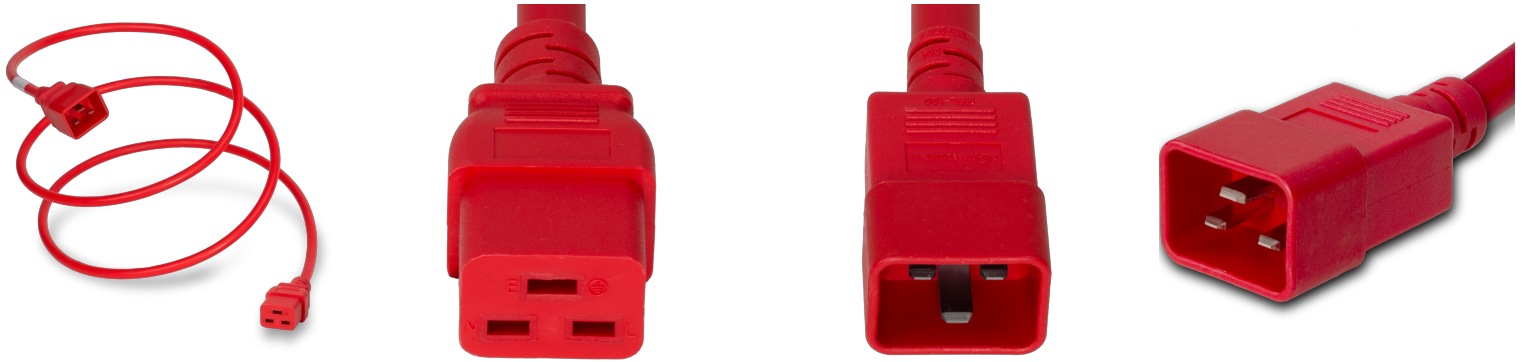

2019-J-024-RED

2FT C19 C20 20A 250V RED Power Cord

SPECIFICATIONS

Attribute	Value
Product Weight	~0.45 lbs.
Shipping Volume	~19.89 in ³
Length	2 Feet
Current (Amps)	20 Amps
Voltage (Volts)	250 volts
Connector (Female)	IEC 60320 C19
Plug (Male)	IEC 60320 C20
Cordage	12awg-3c SJT
Certifications	RoHS, REACH
Color	Red
Approvals	UL , cUL

COUNTRIES OF APPLICATION

COUNTRY	RELEVANT APPROVAL	COUNTRY	RELEVANT APPROVAL
United States	 UL	Mexico	 UL
Canada	 cUL		

United States : East

+1 860-763-2100

sales@worldcordsets.com

210 Moody Road, Enfield, CT, 06082