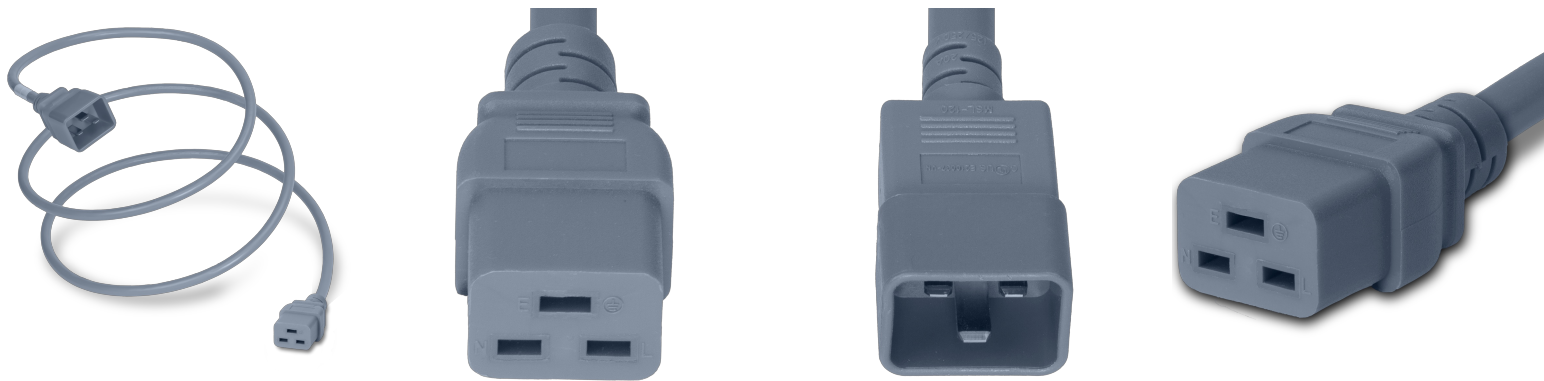

**2019-J-048-GRY**

4FT Gray Standard IEC320 C20 to IEC320 C19 20A 250V

**SPECIFICATIONS**

Attribute	Value
Product Weight	~0.72 lbs.
Shipping Volume	~39.78 in <sup>3</sup>
Length	4 Feet
Current (Amps)	20 Amps
Voltage (Volts)	250 volts
Connector (Female)	IEC 60320 C19
Plug (Male)	IEC 60320 C20
Cordage	12awg-3c SJT
Certifications	RoHS, REACH
Color	Gray
Approvals	UL , cUL

**COUNTRIES OF APPLICATION**

COUNTRY	RELEVANT APPROVAL	COUNTRY	RELEVANT APPROVAL
United States	UL	Mexico	UL
Canada	cUL		

**United States : East**

+1 860-763-2100

sales@worldcordsets.com

210 Moody Road, Enfield, CT, 06082