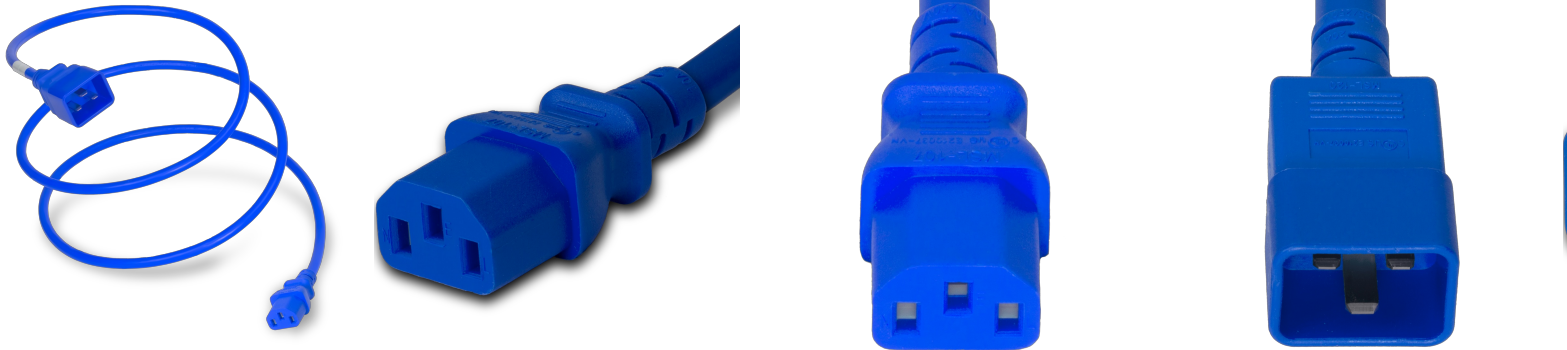

2013-H-024-BLU

2FT C13 C20 15A 250V BLUE Power Cord

SPECIFICATIONS	
Attribute	Value
Product Weight	~0.3 lbs.
Shipping Volume	~19.89 in ³
Length	2 Feet
Current (Amps)	15 Amps
Voltage (Volts)	250 volts
Connector (Female)	IEC 60320 C13
Plug (Male)	IEC 60320 C20
Cordage	14awg-3c SJT
Certifications	RoHS, REACH
Color	Blue
Approvals	UL , cUL

CAGE Code: 5EV78
PO Box 1111, Enfield, CT, 06083, USA
(860) 763-2100
orders@worldcordsets.com

DATASHEET

Last updated on
Sep 22, 2023

COUNTRIES OF APPLICATION

COUNTRY	RELEVANT APPROVAL	COUNTRY	RELEVANT APPROVAL
United States	 UL	Mexico	 UL
Canada	 cUL		