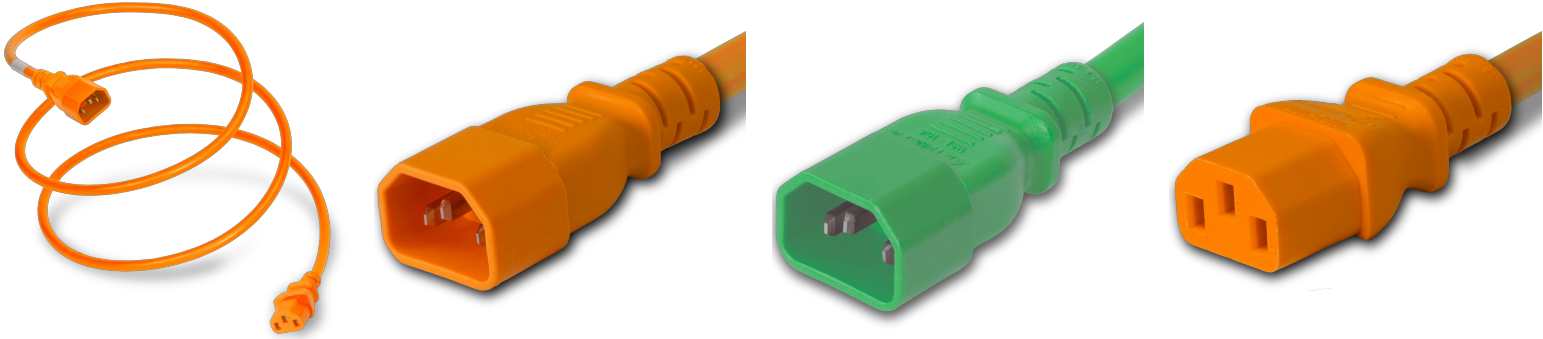

1413-H-072-ORG
 6FT C13 C14 15A 250V ORANGE Power Cord

SPECIFICATIONS

Attribute	Value
Product Weight	~0.66 lbs.
Shipping Volume	~49.73 in ³
Length	6 Feet
Current (Amps)	15 Amps
Voltage (Volts)	250 volts
Connector (Female)	IEC 60320 C13
Plug (Male)	IEC 60320 C14
Cordage	14awg-3c SJT
Approvals	UL, cUL
Certifications	RoHS, REACH
Color	Orange

COUNTRIES OF APPLICATION

COUNTRY	RELEVANT APPROVAL	COUNTRY	RELEVANT APPROVAL

PRODUCT GRAPHIC