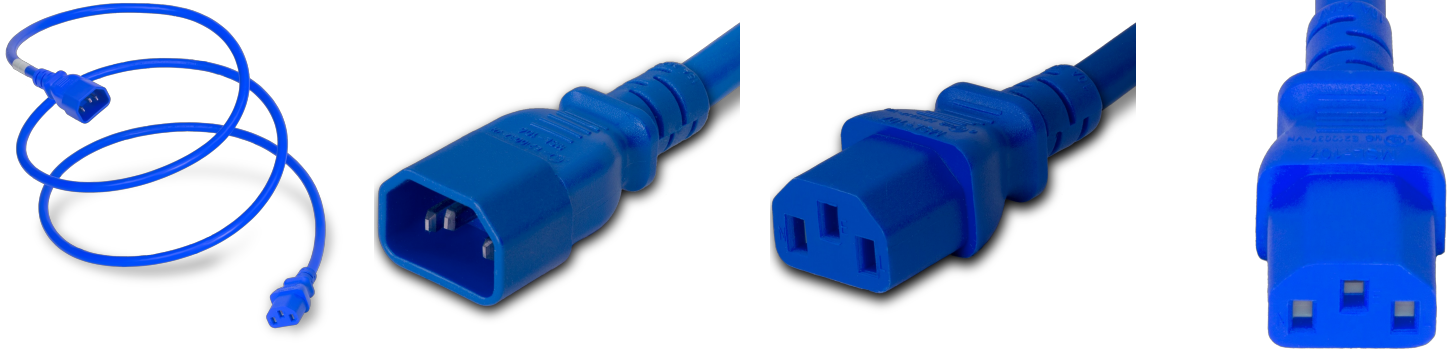

**1413-H-120-BLU**

**10FT C13 C14 15A 250V BLUE Power Cord**

SPECIFICATIONS	
Attribute	Value
Product Weight	~1.05 lbs.
Shipping Volume	~56.83 in <sup>3</sup>
Length	10 Feet
Current (Amps)	15 Amps
Voltage (Volts)	250 volts
Connector (Female)	IEC 60320 C13
Plug (Male)	IEC 60320 C14
Cordage	14awg-3c SJT
Certifications	RoHS, REACH
Color	Blue
Approvals	UL , cUL

CAGE Code: 5EV78  
PO Box 1111, Enfield, CT, 06083, USA  
(860) 763-2100  
orders@worldcordsets.com