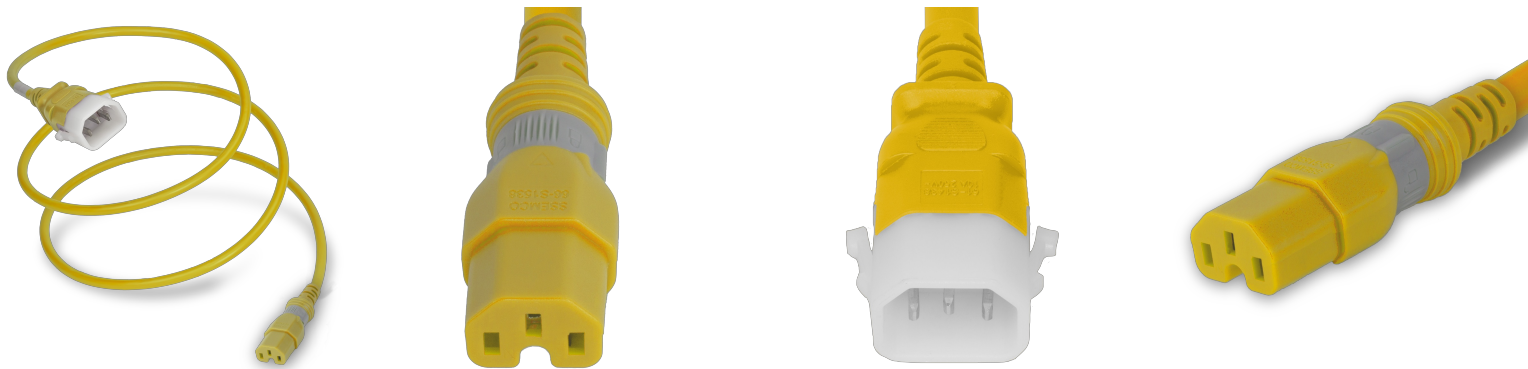

DL1415-H-060-YEL

Dual-Lock C14 to C15, 14/3 SJT, 15A 250V, 5FT Yellow Power Cord

SPECIFICATIONS

Attribute	Value
Product Weight	~0.65 lbs.
Shipping Volume	~65 in ³
Plug (Male)	IEC 60320 C14 Locking (P-Lock)
Connector (Female)	S-Lock C15
Cordage	14awg-3c SJT
Length	5 Feet
Color	Yellow

COUNTRIES OF APPLICATION

COUNTRY	RELEVANT APPROVAL	COUNTRY	RELEVANT APPROVAL
---------	-------------------	---------	-------------------

United States : East

+1 860-763-2100

sales@worldcordsets.com

210 Moody Road, Enfield, CT, 06082