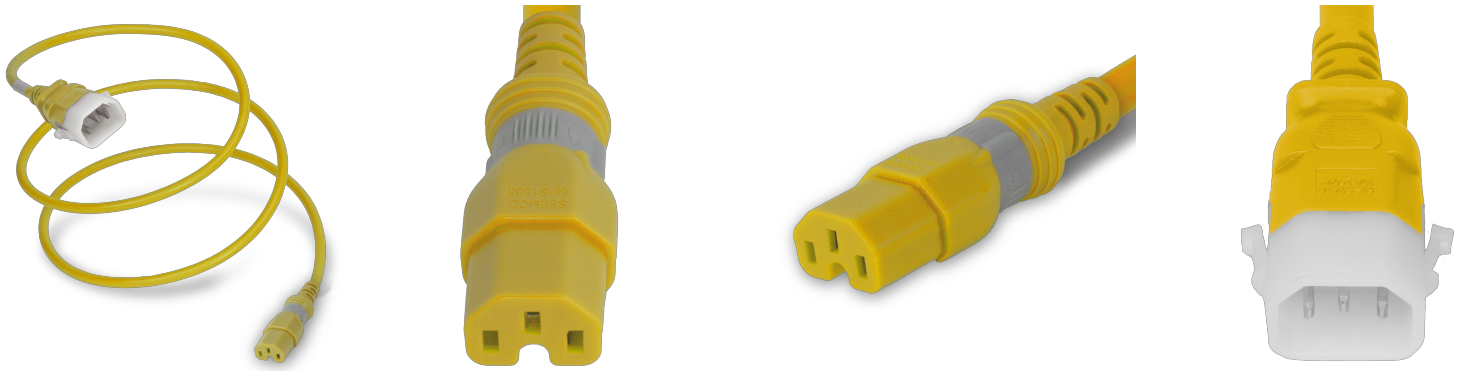

DL1415-H-060-YEL

Dual-Lock C14 to C15, 14/3 SJT, 15A 250V, 5FT Yellow Power Cord

SPECIFICATIONS

Attribute	Value
Product Weight	~0.65 lbs.
Shipping Volume	~65 in ³
Plug (Male)	IEC 60320 C14 Locking (P-Lock)
Connector (Female)	S-Lock C15
Cordage	14awg-3c SJT
Length	5 Feet
Color	Yellow