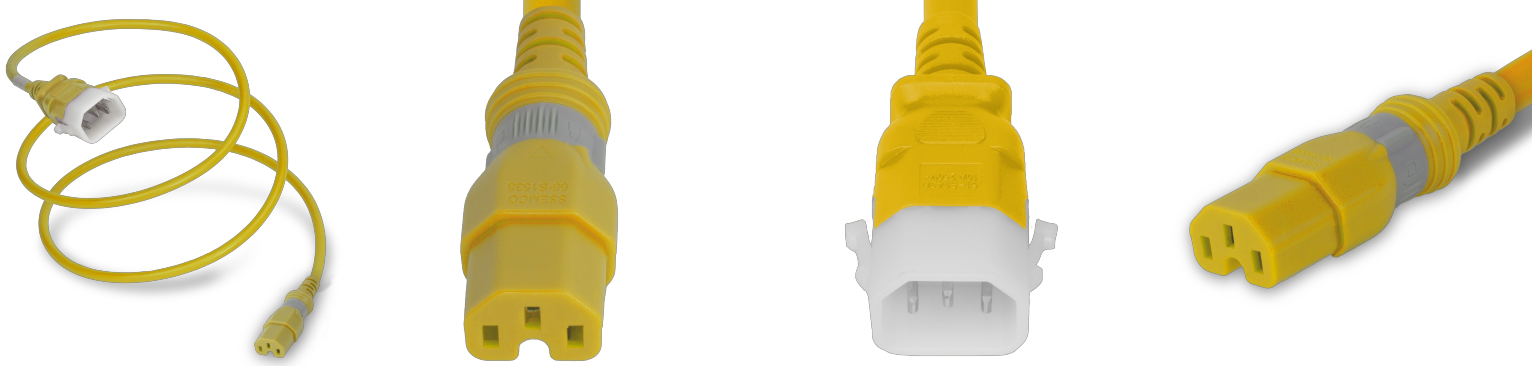

DL1415-H-060-YEL

Dual-Lock C14 to C15, 14/3 SJT, 15A 250V, 5FT Yellow Power Cord

SPECIFICATIONS	
Attribute	Value
Product Weight	~0.65 lbs.
Shipping Volume	~65 in ³
Plug (Male)	IEC 60320 C14 Locking (P-Lock)
Connector (Female)	S-Lock C15
Cordage	14awg-3c SJT
Length	5 Feet
Color	Yellow