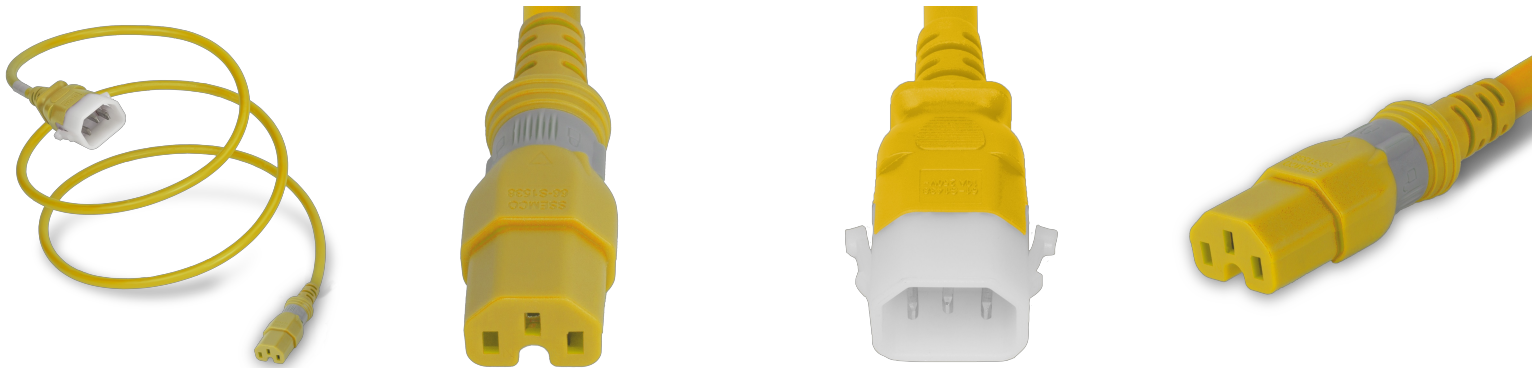

DL1415-H-048-YEL

P-Lock C14 to S-Lock C15, 14 AWG SJT, 15A/250V, 4FT Yellow Dual-Lock Power Cord

SPECIFICATIONS

Attribute	Value
Product Weight	~0.55 lbs.
Shipping Volume	~55 in ³
Plug (Male)	IEC 60320 C14 Locking (P-Lock)
Connector (Female)	S-Lock C15
Cordage	14awg-3c SJT
Length	4 Feet
Color	Yellow , Yellow