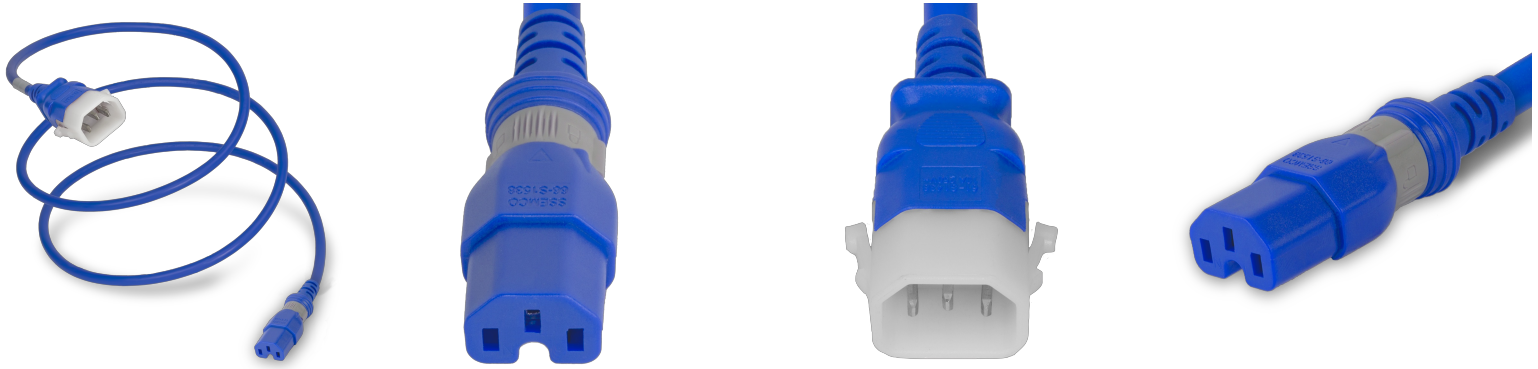

**DL1415-H-048-BLU**

Dual-Lock C14 to C15, 14/3 SJT, 15A 250V, 4FT Blue Power Cord

**SPECIFICATIONS**

Attribute	Value
Product Weight	~0.5 lbs.
Shipping Volume	~55 in <sup>3</sup>
Plug (Male)	IEC 60320 C14 Locking (P-Lock)
Connector (Female)	S-Lock C15
Cordage	14awg-3c SJT
Color	Blue
Approvals	UL , cUL
Current (Amps)	15 Amps
Voltage (Volts)	250 volts

**COUNTRIES OF APPLICATION**

COUNTRY	RELEVANT APPROVAL	COUNTRY	RELEVANT APPROVAL
United States	 UL	Mexico	 UL
Canada	 cUL		

**United States : East**

+1 860-763-2100

sales@worldcordsets.com

210 Moody Road, Enfield, CT, 06082