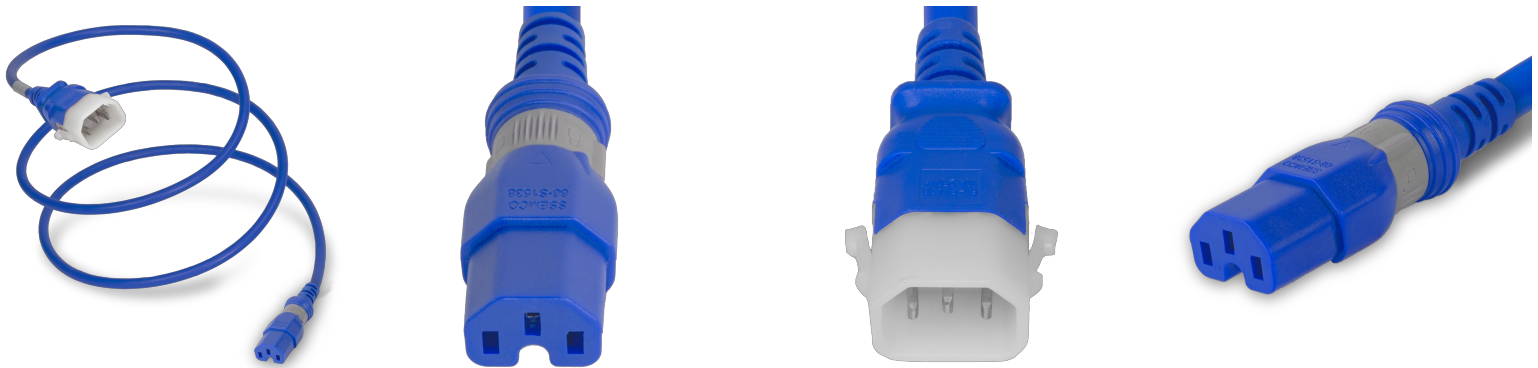

DL1415-H-024-BLU

P-Lock C14 to S-Lock C15, 14 AWG SJT, 15A/250V, 2FT Blue Dual-Lock Power Cord

SPECIFICATIONS

Attribute	Value
Product Weight	~0.35 lbs.
Shipping Volume	~35 in ³
Plug (Male)	IEC 60320 C14 Locking (P-Lock)
Connector (Female)	S-Lock C15
Cordage	14awg-3c SJT
Color	Blue
Approvals	UL , cUL
Current (Amps)	15 Amps
Voltage (Volts)	250 volts