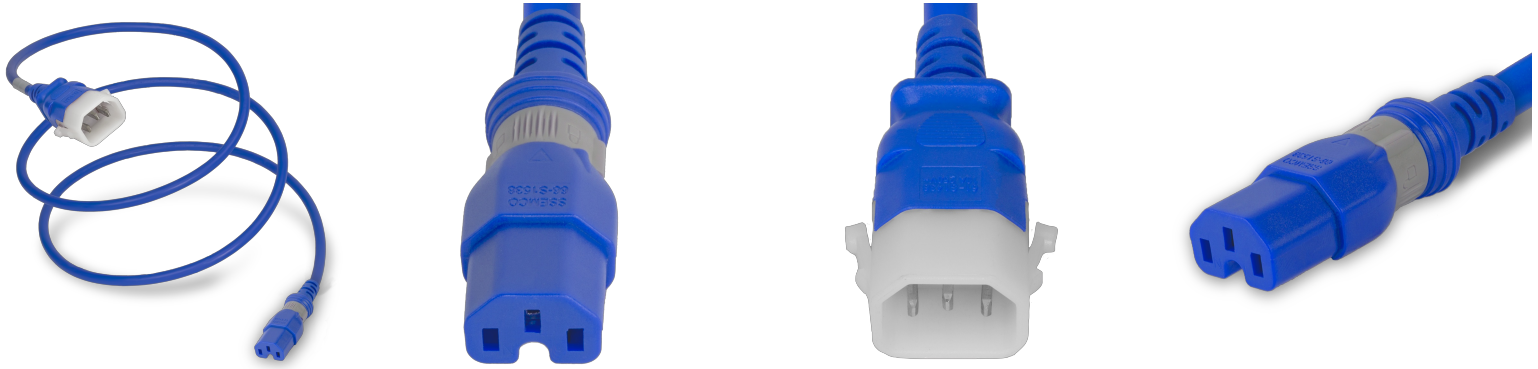

DL1415-H-012-BLU

Dual-Lock C14 to C15, 14/3 SJT, 15A 250V, 1FT Blue Power Cord

SPECIFICATIONS

Attribute	Value
Product Weight	~0.3 lbs.
Shipping Volume	~30 in ³
Plug (Male)	IEC 60320 C14 Locking (P-Lock)
Connector (Female)	S-Lock C15
Cordage	14awg-3c SJT
Color	Blue
Approvals	UL, cUL
Current (Amps)	15 Amps
Voltage (Volts)	250 volts

COUNTRIES OF APPLICATION

COUNTRY	RELEVANT APPROVAL	COUNTRY	RELEVANT APPROVAL
United States	 UL	Mexico	 UL
Canada	 cUL		

United States : East

+1 860-763-2100

sales@worldcordsets.com

210 Moody Road, Enfield, CT, 06082