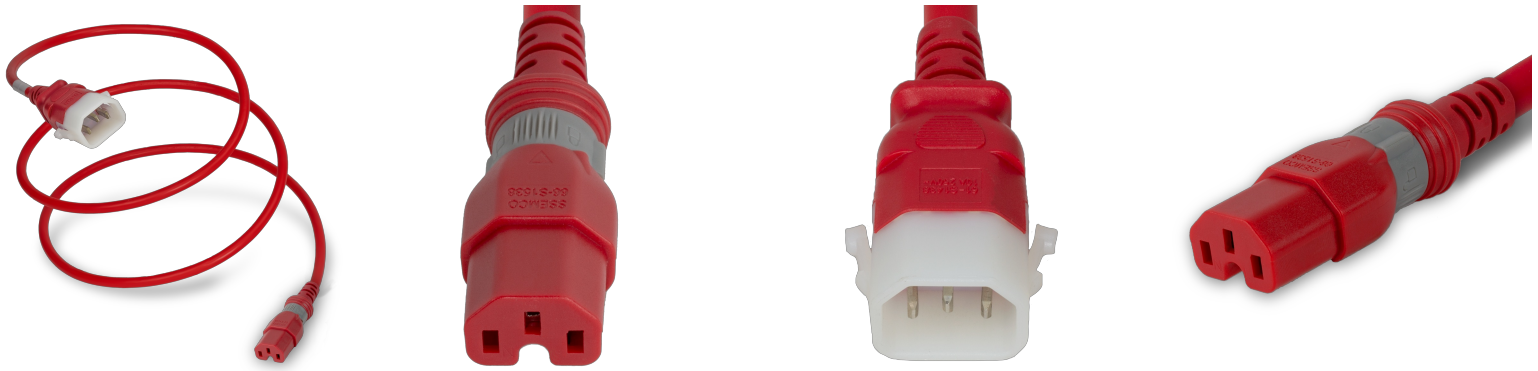

**DL1415-H-048-RED**

Dual-Lock C14 to C15, 14/3 SJT, 15A 250V, 4FT Red Power Cord

**SPECIFICATIONS**

Attribute	Value
Product Weight	~0.55 lbs.
Shipping Volume	~55 in <sup>3</sup>
Plug (Male)	IEC 60320 C14 Locking (P-Lock)
Connector (Female)	S-Lock C15
Cordage	14awg-3c SJT
Color	Red
Jacket Type	SJT
Approvals	UL , cUL
Certifications	RoHS , REACH
Length	4 Feet

**COUNTRIES OF APPLICATION**

COUNTRY	RELEVANT APPROVAL	COUNTRY	RELEVANT APPROVAL
United States	 UL	Mexico	 UL
Canada	 cUL		

**United States : East**

+1 860-763-2100

sales@worldcordsets.com

210 Moody Road, Enfield, CT, 06082