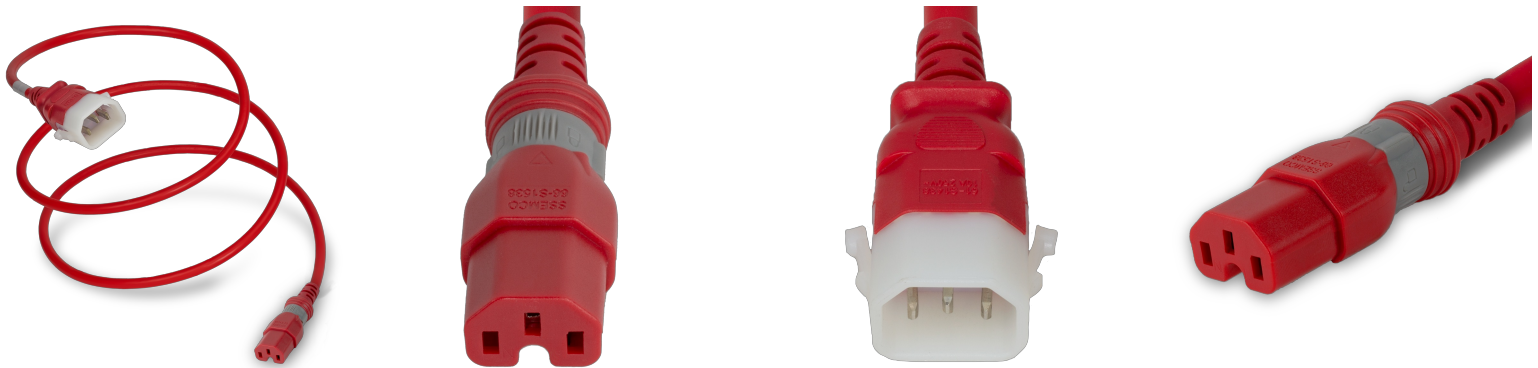

DL1415-H-048-RED

P-Lock C14 to S-Lock C15, 14 AWG SJT, 15A/250V, 4FT Red Dual-Lock Power Cord

SPECIFICATIONS

Attribute	Value
Product Weight	~0.5 lbs.
Shipping Volume	~55 in ³
Plug (Male)	IEC 60320 C14 Locking (P-Lock)
Connector (Female)	S-Lock C15
Cordage	14awg-3c SJT
Color	Red
Jacket Type	SJT
Approvals	UL , cUL
Certifications	RoHS , REACH
Length	4 Feet