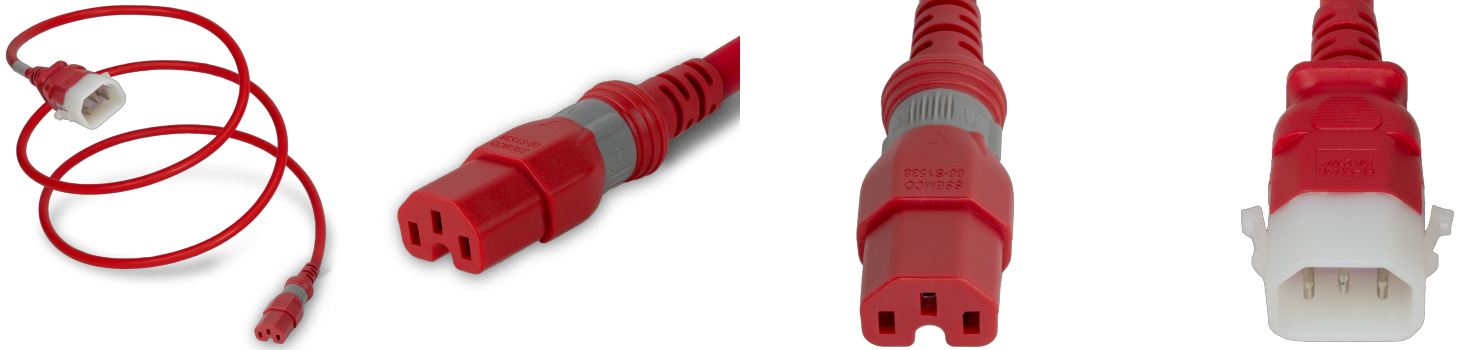

**DL1415-H-048-RED**

Dual-Lock C14 to C15, 14/3 SJT, 15A 250V, 4FT Red Power Cord

**SPECIFICATIONS**

Attribute	Value
Product Weight	~0.55 lbs.
Shipping Volume	~55 in <sup>3</sup>
Plug (Male)	IEC 60320 C14 Locking (P-Lock)
Connector (Female)	S-Lock C15
Cordage	14awg-3c SJT
Color	Red
Jacket Type	SJT
Approvals	UL , cUL
Certifications	RoHS , REACH
Length	4 Feet

**COUNTRIES OF APPLICATION**

COUNTRY	RELEVANT APPROVAL	COUNTRY	RELEVANT APPROVAL
United States	 UL	Mexico	 UL
Canada	 cUL		

**United States : East**

+1 860-763-2100

sales@worldcordsets.com

210 Moody Road, Enfield, CT, 06082