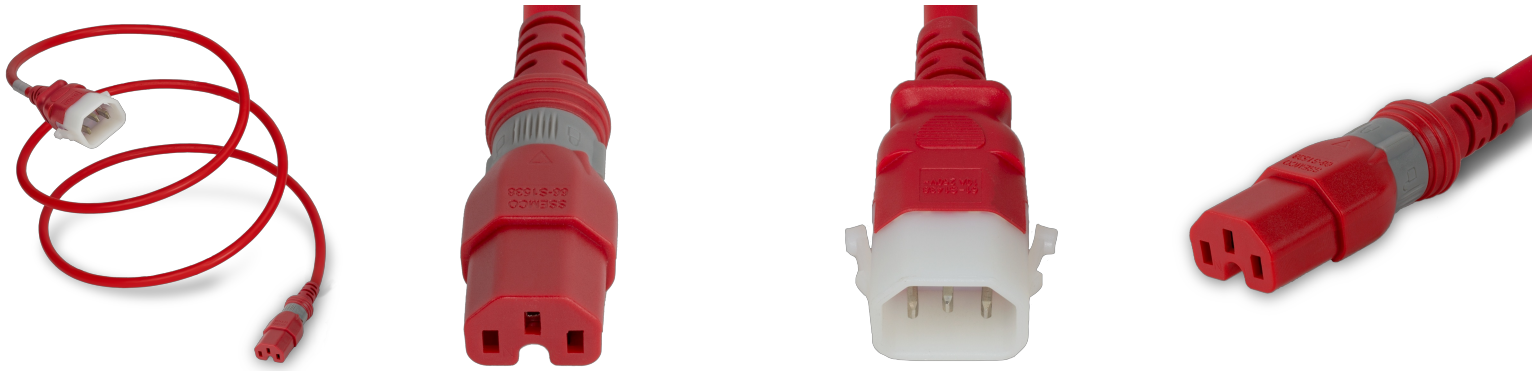

**DL1415-H-048-RED**

Dual-Lock C14 to C15, 14/3 SJT, 15A 250V, 4FT Red Power Cord

**SPECIFICATIONS**

Attribute	Value
Product Weight	~0.5 lbs.
Shipping Volume	~55 in <sup>3</sup>
Plug (Male)	IEC 60320 C14 Locking (P-Lock)
Connector (Female)	S-Lock C15
Cordage	14awg-3c SJT
Color	Red
Jacket Type	SJT
Approvals	UL , cUL
Certifications	RoHS , REACH
Length	4 Feet

**COUNTRIES OF APPLICATION**

COUNTRY	RELEVANT APPROVAL	COUNTRY	RELEVANT APPROVAL
United States	 UL	Mexico	 UL
Canada	 cUL		

**United States : East**

+1 860-763-2100

sales@worldcordsets.com

210 Moody Road, Enfield, CT, 06082