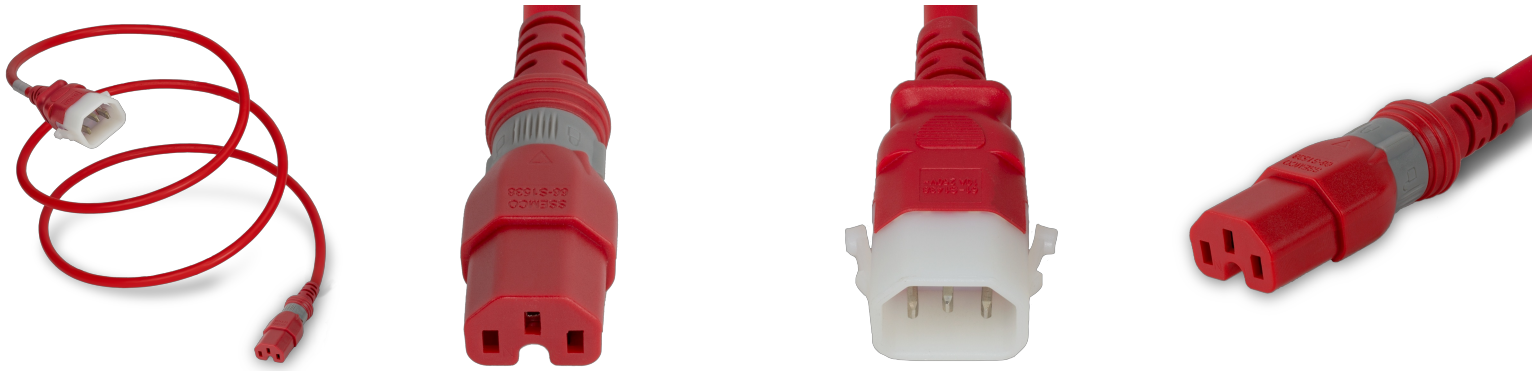

DL1415-H-048-RED

Dual-Lock C14 to C15, 14/3 SJT, 15A 250V, 4FT Red Power Cord

SPECIFICATIONS

Attribute	Value
Product Weight	~0.55 lbs.
Shipping Volume	~55 in ³
Plug (Male)	IEC 60320 C14 Locking (P-Lock)
Connector (Female)	S-Lock C15
Cordage	14awg-3c SJT
Color	Red
Jacket Type	SJT
Approvals	UL , cUL
Certifications	RoHS , REACH
Length	4 Feet

COUNTRIES OF APPLICATION

COUNTRY	RELEVANT APPROVAL	COUNTRY	RELEVANT APPROVAL
United States	 UL	Mexico	 UL
Canada	 cUL		

United States : East

+1 860-763-2100

sales@worldcordsets.com

210 Moody Road, Enfield, CT, 06082