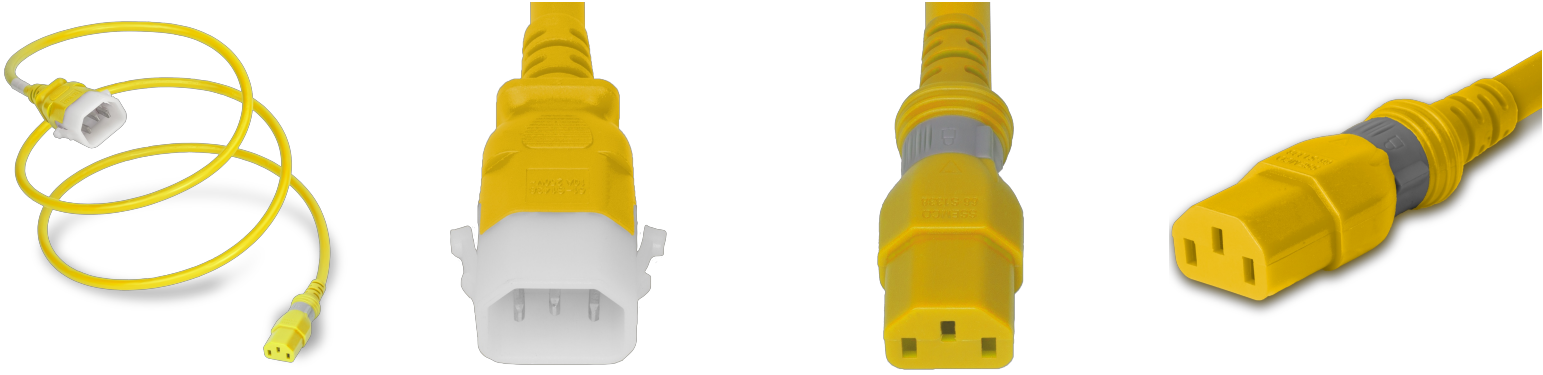

DL1413-H-120-YEL

Dual-Lock C14 to C13, 14/3 SJT, 15A 250V, 10FT Yellow Power Cord

SPECIFICATIONS

Attribute	Value
Product Weight	~1.1 lbs.
Shipping Volume	~110 in ³
Color	Yellow

COUNTRIES OF APPLICATION

COUNTRY	RELEVANT APPROVAL	COUNTRY	RELEVANT APPROVAL
---------	-------------------	---------	-------------------