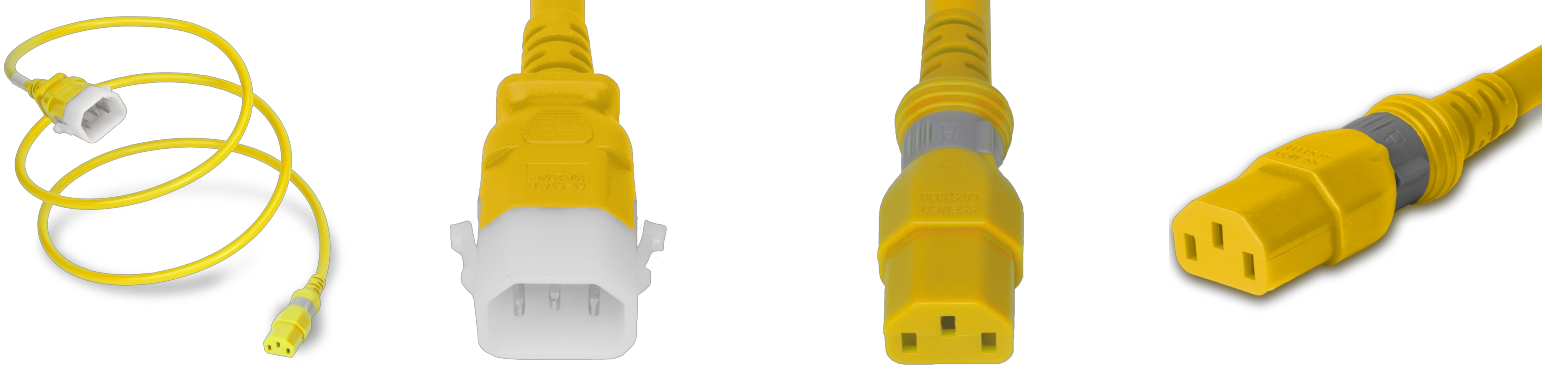

DL1413-H-084-YEL

Dual-Lock C14 to C13, 14/3 SJT, 15A 250V, 7FT Yellow Power Cord

SPECIFICATIONS

Attribute	Value
Product Weight	~0.8 lbs.
Shipping Volume	~70 in ³
Color	Yellow

COUNTRIES OF APPLICATION

COUNTRY	RELEVANT APPROVAL	COUNTRY	RELEVANT APPROVAL
---------	-------------------	---------	-------------------